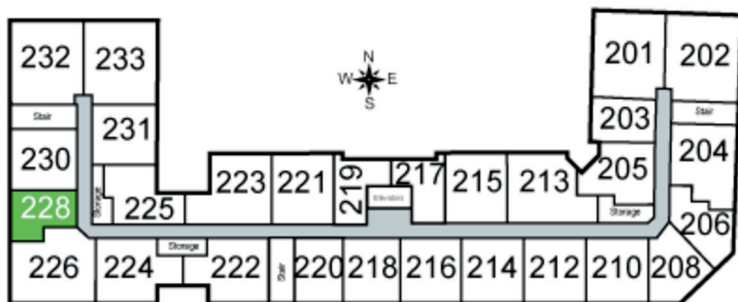

Vista

Unit 228 - 547 sq ft - Micro 1 Bed

Monthly Rent: _____

Availability Date: _____

Underground Parking: _____

Notes: _____

AVANTE
PROPERTIES

Follow Us @AvanteProperties  