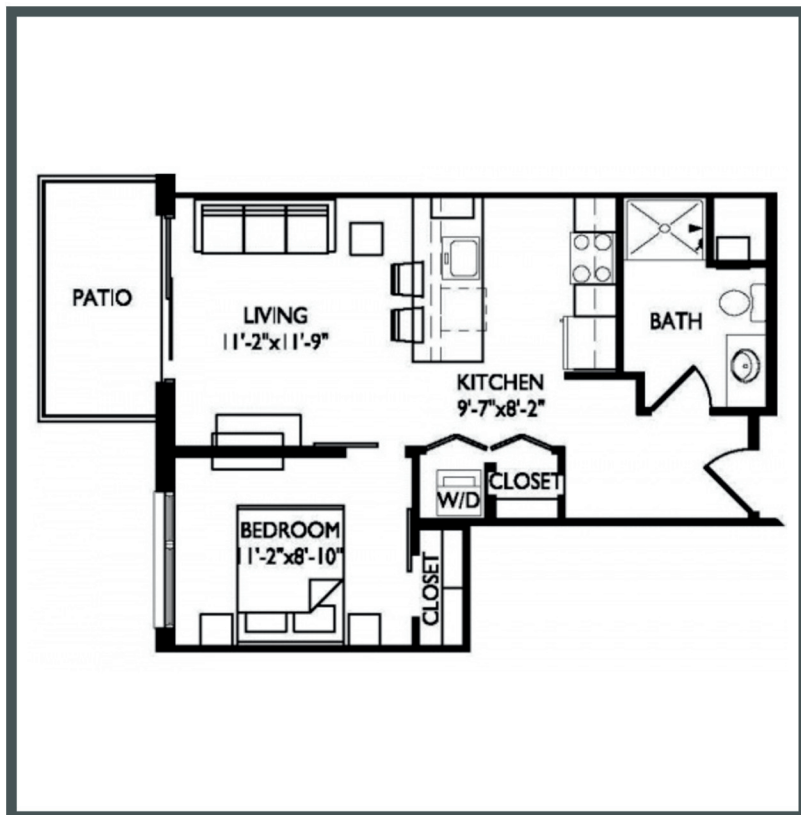

Vista

Unit 228 - 547 sq ft - Micro 1 Bed

Monthly Rent: _____

Availability Date: _____

Underground Parking: _____

Notes: _____

AVANTE
PROPERTIES

Follow Us @AvanteProperties  