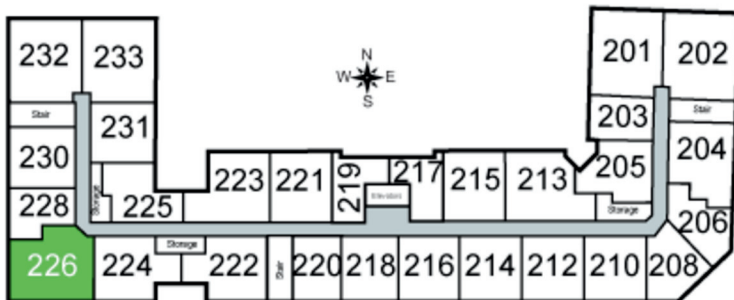

Vista

Unit 226 - 1,111 sq ft - 2 Bed / 2 Bath

Monthly Rent: _____

Availability Date: _____

Underground Parking: _____

Notes: _____

AVANTE
PROPERTIES

Follow Us @AvanteProperties  