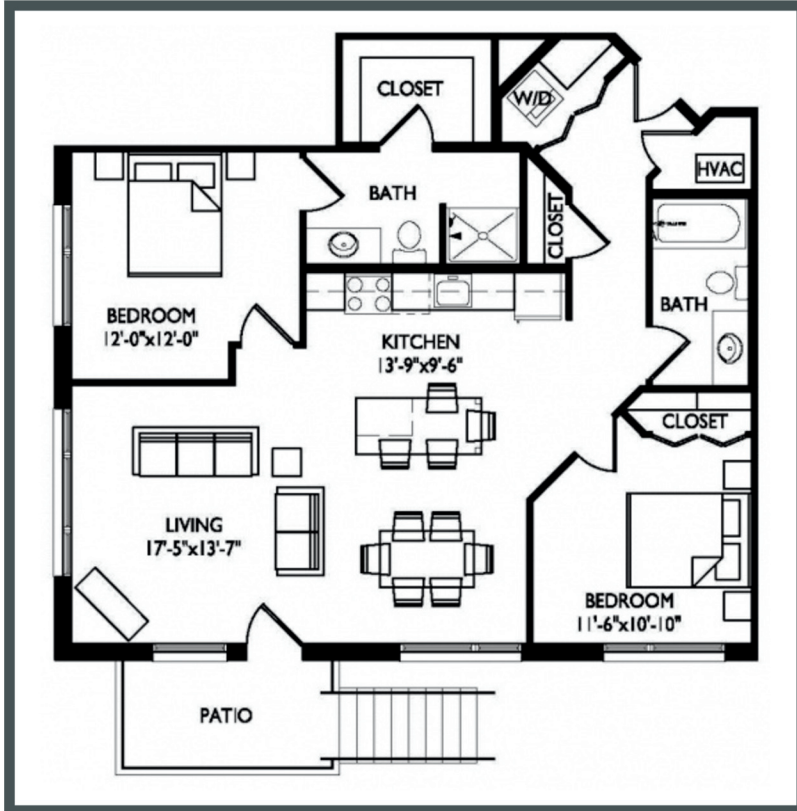

Vista

Unit 226 - 1,111 sq ft - 2 Bed / 2 Bath

Monthly Rent: _____

Availability Date: _____

Underground Parking: _____

Notes: _____

AVANTE
PROPERTIES

Follow Us @AvanteProperties  