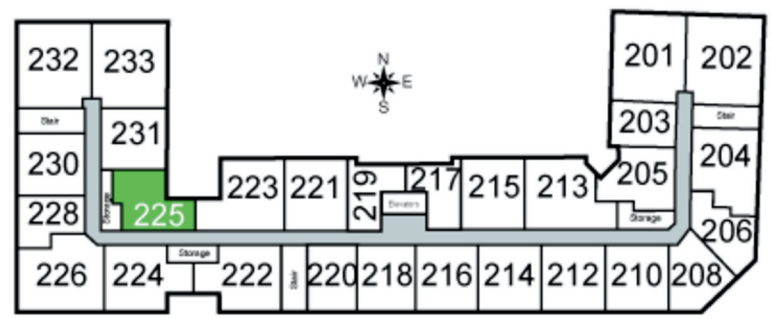

Vista

Unit 225 - 681 sq ft - 1 Bed / 1 Bath

Monthly Rent: _____

Availability Date: _____

Underground Parking: _____

Notes: _____

AVANTE
PROPERTIES

Follow Us @AvanteProperties  