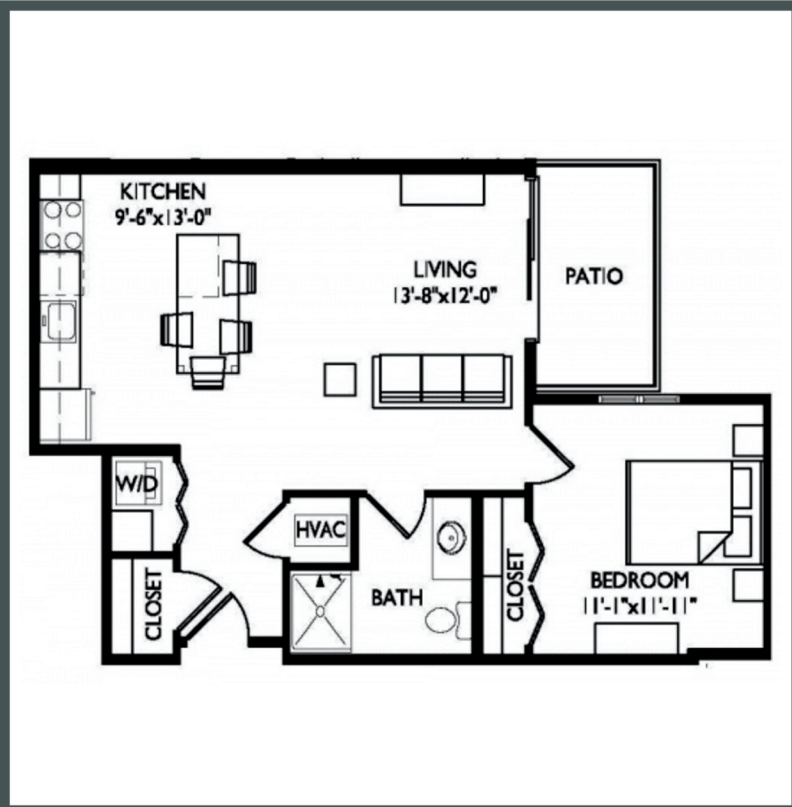

Vista

Unit 225 - 681 sq ft - 1 Bed / 1 Bath

Monthly Rent: _____

Availability Date: _____

Underground Parking: _____

Notes: _____

AVANTE
PROPERTIES

Follow Us @AvanteProperties  