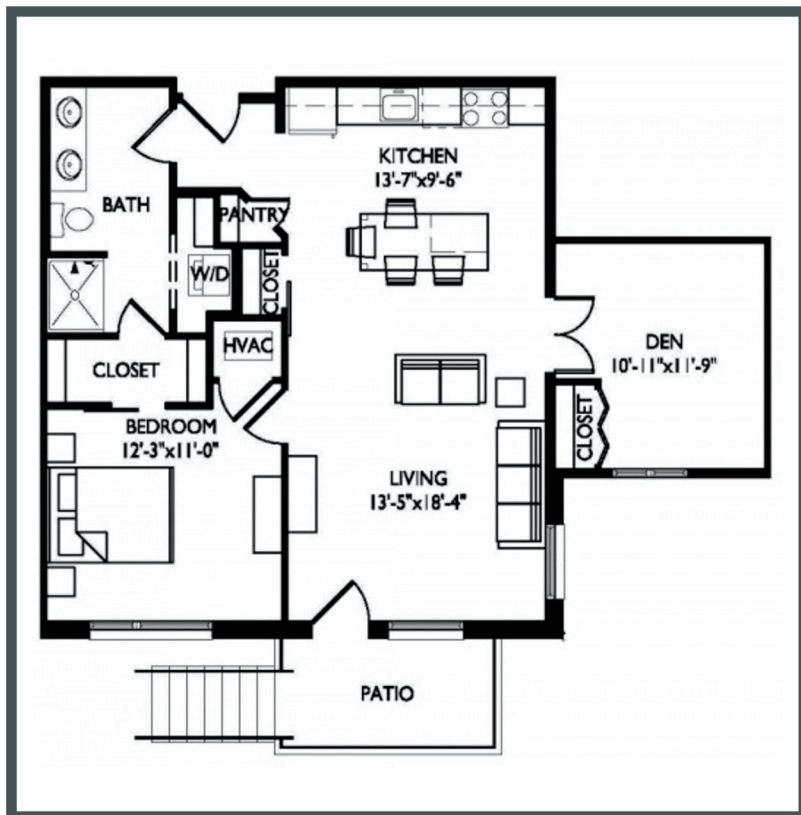

Vista

Unit 222 - 923 sq ft - 1 Bed + Den

Monthly Rent: _____

Availability Date: _____

Underground Parking: _____

Notes: _____

AVANTE
PROPERTIES

Follow Us @AvanteProperties