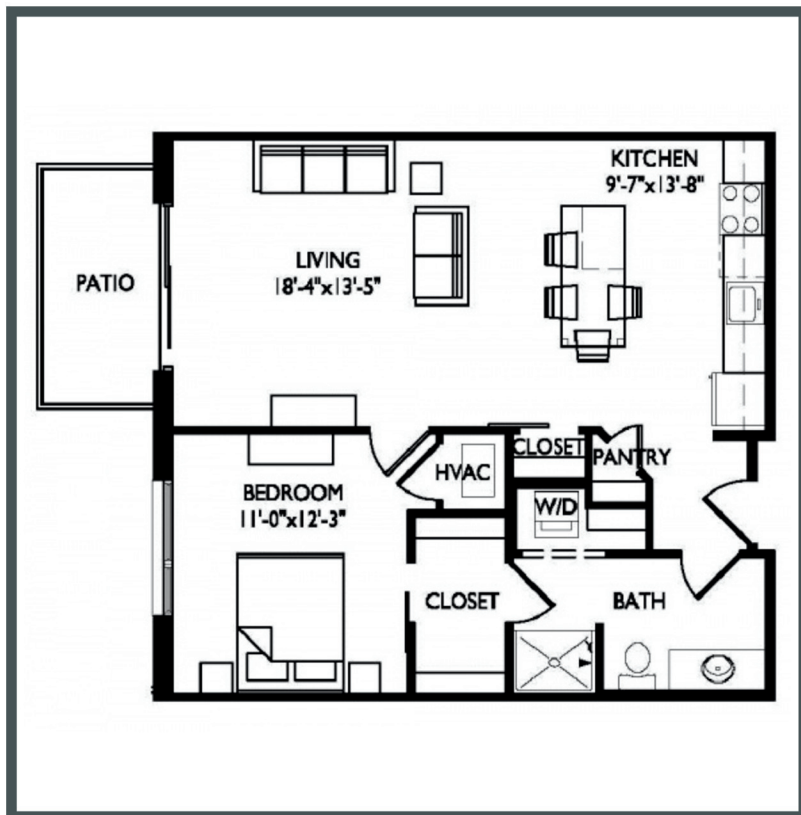

# Vista

Unit 218 - 779 sq ft - 1 Bed / 1 Bath

Monthly Rent: \_\_\_\_\_

Availability Date: \_\_\_\_\_

Underground Parking: \_\_\_\_\_

Notes: \_\_\_\_\_

\_\_\_\_\_

\_\_\_\_\_