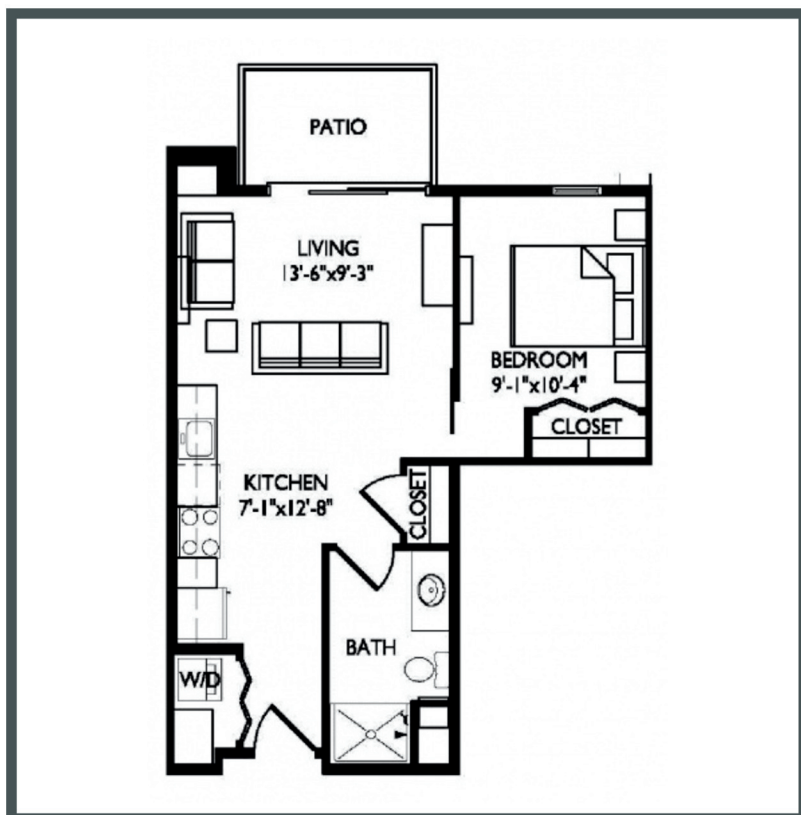

Vista

Unit 217 - 550 sq ft - Micro 1 Bed

Monthly Rent: _____

Availability Date: _____

Underground Parking: _____

Notes: _____

AVANTE
PROPERTIES

Follow Us @AvanteProperties  