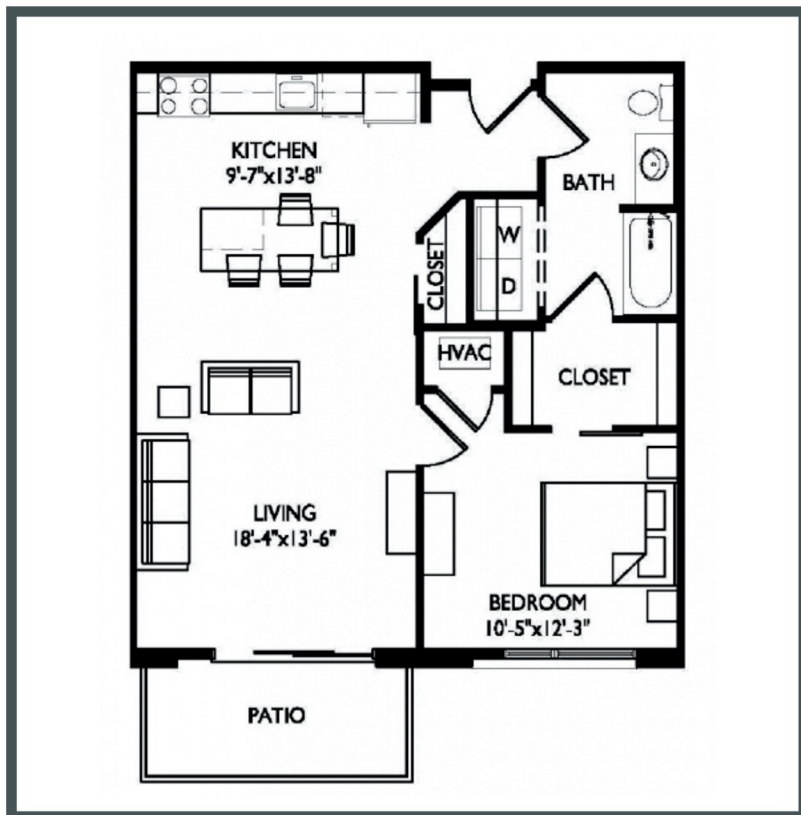

Vista

Unit 216 - 779 sq ft - 1 Bed / 1 Bath

Monthly Rent: _____

Availability Date: _____

Underground Parking: _____

Notes: _____

AVANTE
PROPERTIES

Follow Us @AvanteProperties  