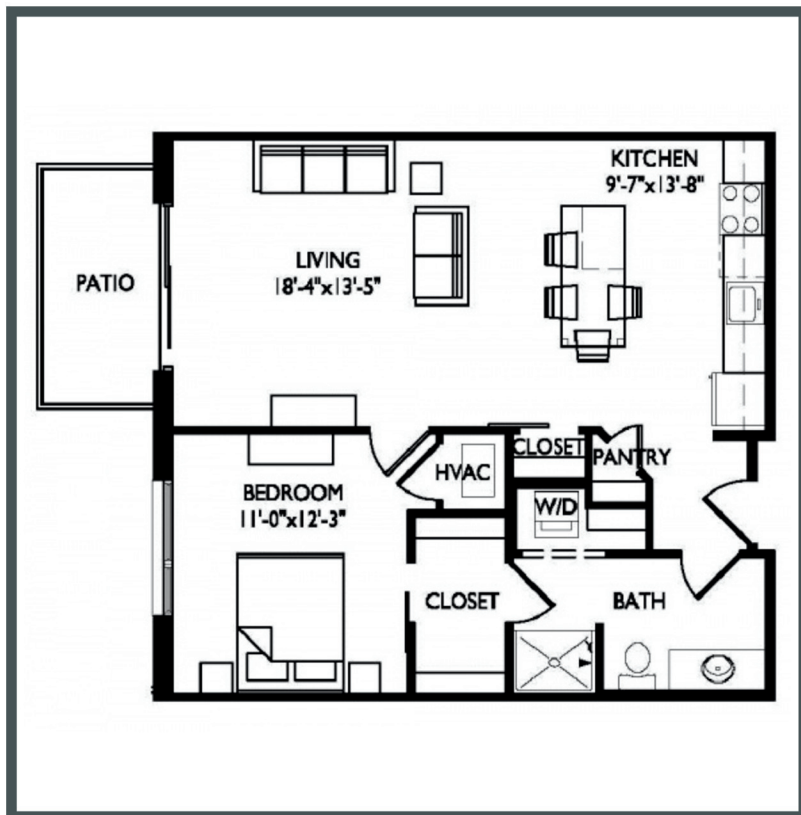

# Vista

Unit 212 - 766 sq ft - 1 Bed / 1 Bath

Monthly Rent: \_\_\_\_\_

Availability Date: \_\_\_\_\_

Underground Parking: \_\_\_\_\_

Notes: \_\_\_\_\_

\_\_\_\_\_

\_\_\_\_\_