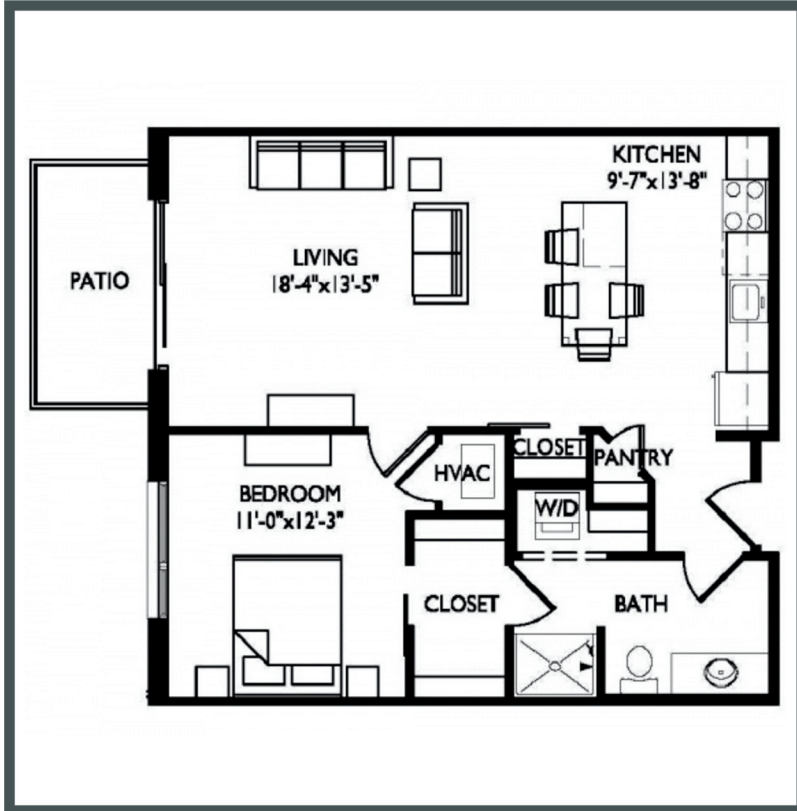

# Vista

Unit 210 - 802 sq ft - 1 Bed / 1 Bath

Monthly Rent: \_\_\_\_\_

Availability Date: \_\_\_\_\_

Underground Parking: \_\_\_\_\_

Notes: \_\_\_\_\_

\_\_\_\_\_

\_\_\_\_\_