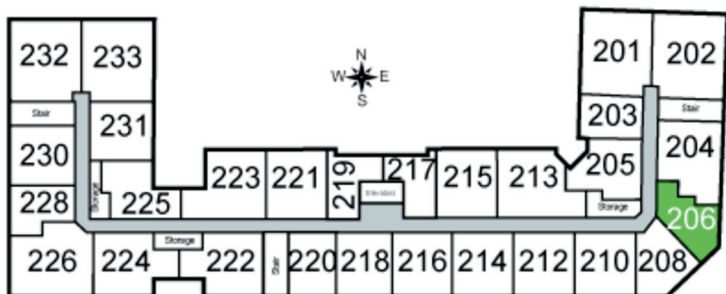

Vista

Unit 206 - 660 sq ft - 1 Bed / 1 Bath

Monthly Rent: _____

Availability Date: _____

Underground Parking: _____

Notes: _____

AVANTE
PROPERTIES

Follow Us @AvanteProperties  