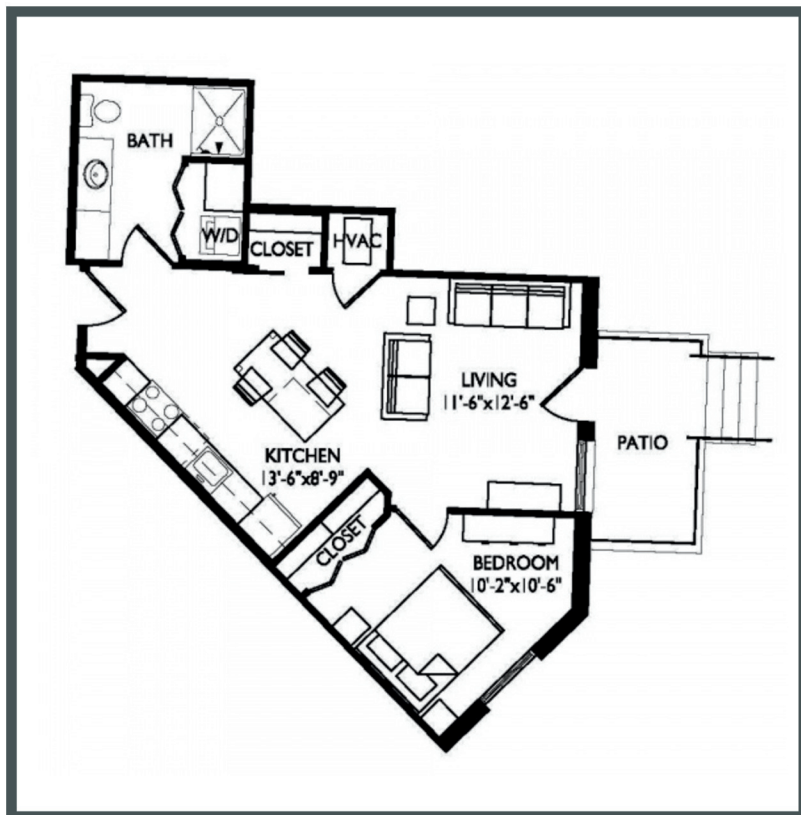

Vista

Unit 206 - 660 sq ft - 1 Bed / 1 Bath

Monthly Rent: _____

Availability Date: _____

Underground Parking: _____

Notes: _____

AVANTE
PROPERTIES

Follow Us @AvanteProperties  