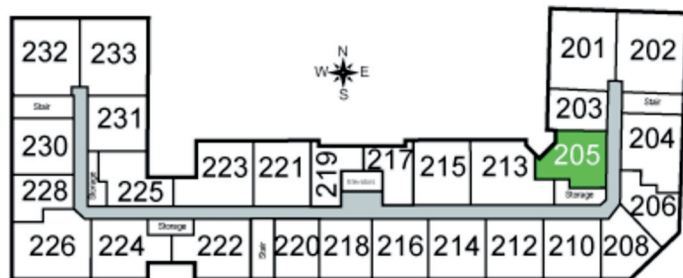

Vista

Unit 205 - 785 sq ft - 1 Bed / 1 Bath

Monthly Rent: _____

Availability Date: _____

Underground Parking: _____

Notes: _____

AVANTE
PROPERTIES

Follow Us @AvanteProperties  