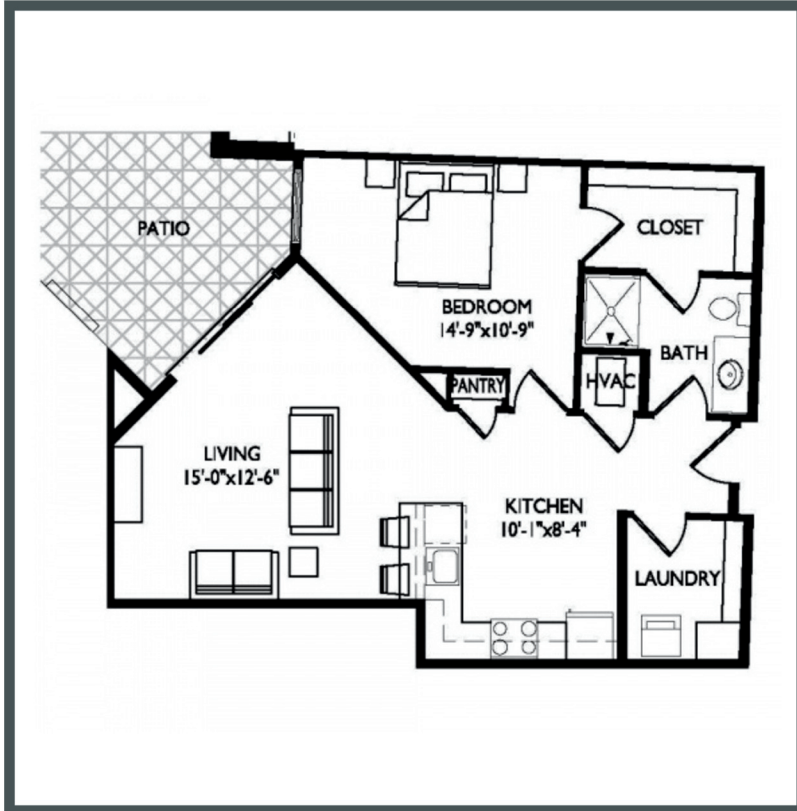

Vista

Unit 205 - 785 sq ft - 1 Bed / 1 Bath

Monthly Rent: _____

Availability Date: _____

Underground Parking: _____

Notes: _____

AVANTE
PROPERTIES

Follow Us @AvanteProperties  