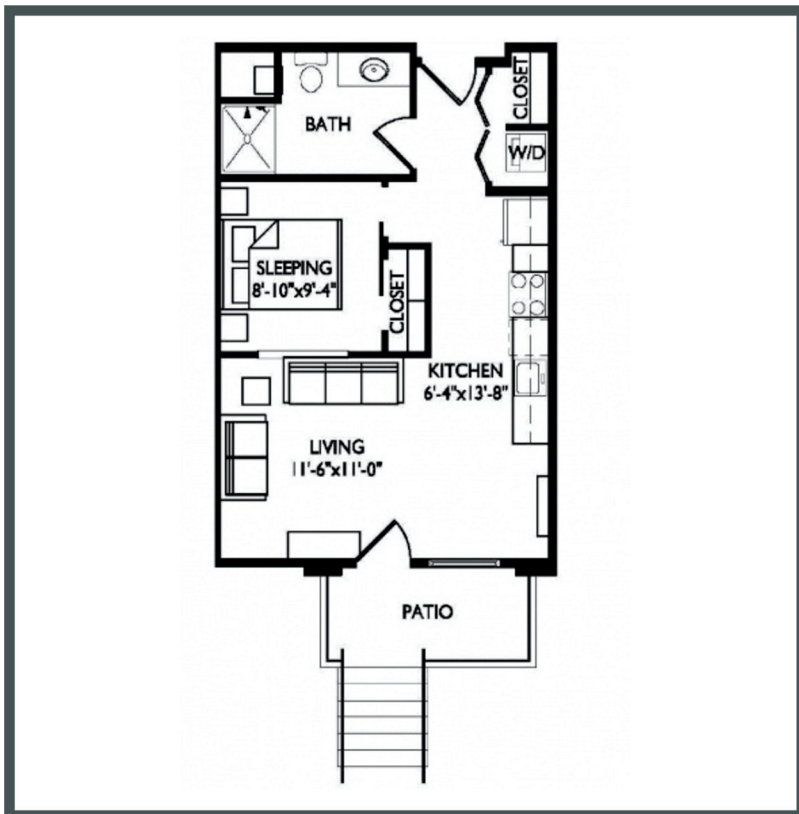

Vista

Unit 203 - 559 sq ft - Studio

Monthly Rent: _____

Availability Date: _____

Underground Parking: _____

Notes: _____

AVANTE
PROPERTIES

Follow Us @AvanteProperties  