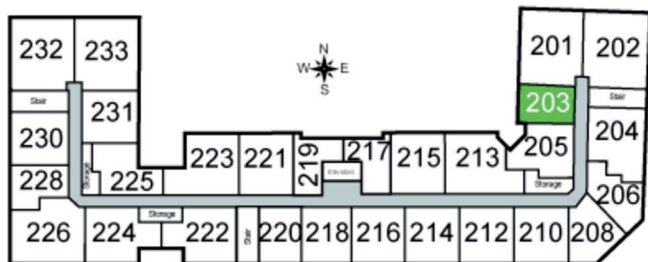

Vista

Unit 203 - 559 sq ft - Studio

Monthly Rent: _____

Availability Date: _____

Underground Parking: _____

Notes: _____

AVANTE
PROPERTIES

Follow Us @AvanteProperties  