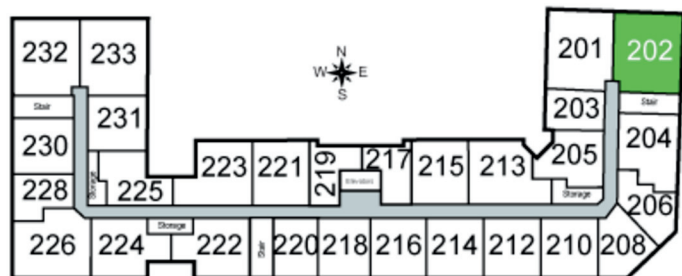

Vista

Unit 202 - 1,247 sq ft - 2 Bed / 2 Bath

Monthly Rent: _____

Availability Date: _____

Underground Parking: _____

Notes: _____

AVANTE
PROPERTIES

Follow Us @AvanteProperties  