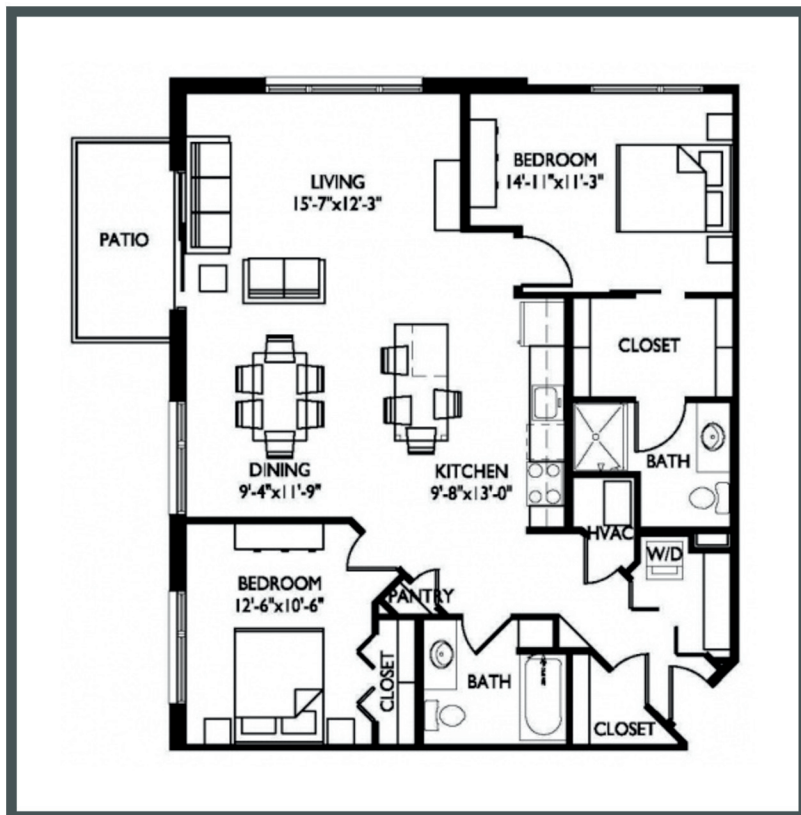

Vista

Unit 202 - 1,247 sq ft - 2 Bed / 2 Bath

Monthly Rent: _____

Availability Date: _____

Underground Parking: _____

Notes: _____

AVANTE
PROPERTIES

Follow Us @AvanteProperties  