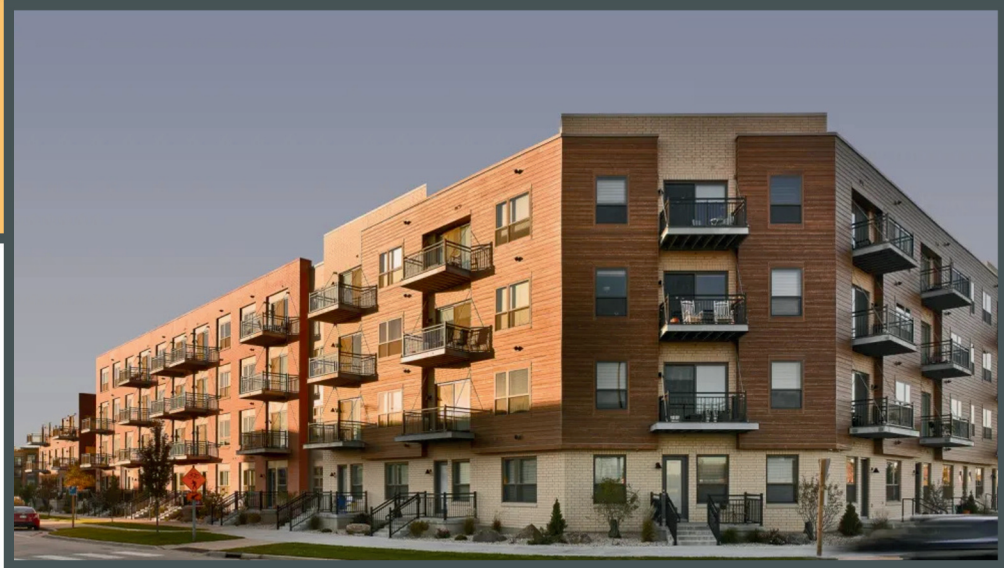

Vista

Unit 133 - 1,204 sq ft - 2 Bed / 2 Bath

Monthly Rent: _____

Availability Date: _____

Underground Parking: _____

Notes: _____

AVANTE
PROPERTIES

Follow Us @AvanteProperties  