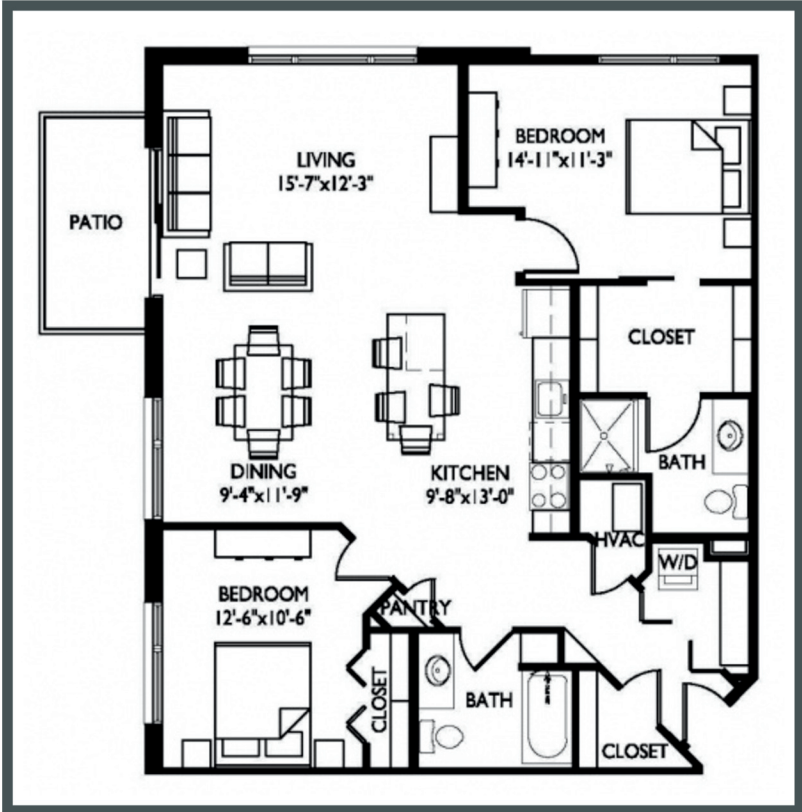

Vista

Unit 133 - 1,204 sq ft - 2 Bed / 2 Bath

Monthly Rent: _____

Availability Date: _____

Underground Parking: _____

Notes: _____

AVANTE
PROPERTIES

Follow Us @AvanteProperties  