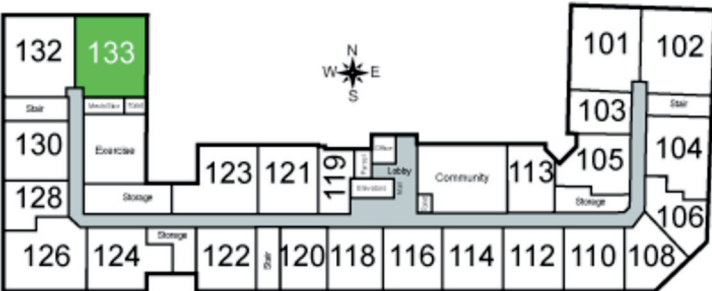

Vista

Unit 133 - 1,204 sq ft - 2 Bed / 2 Bath

Monthly Rent: _____

Availability Date: _____

Underground Parking: _____

Notes: _____

AVANTE
PROPERTIES

Follow Us @AvanteProperties  