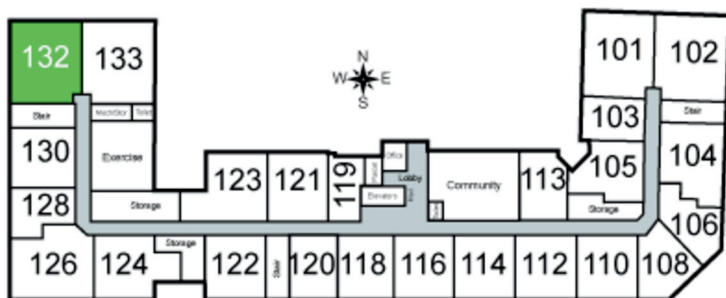

Vista

Unit 132 - 1,204 sq ft - 2 Bed / 2 Bath

Monthly Rent: _____

Availability Date: _____

Underground Parking: _____

Notes: _____

AVANTE
PROPERTIES

Follow Us @AvanteProperties  