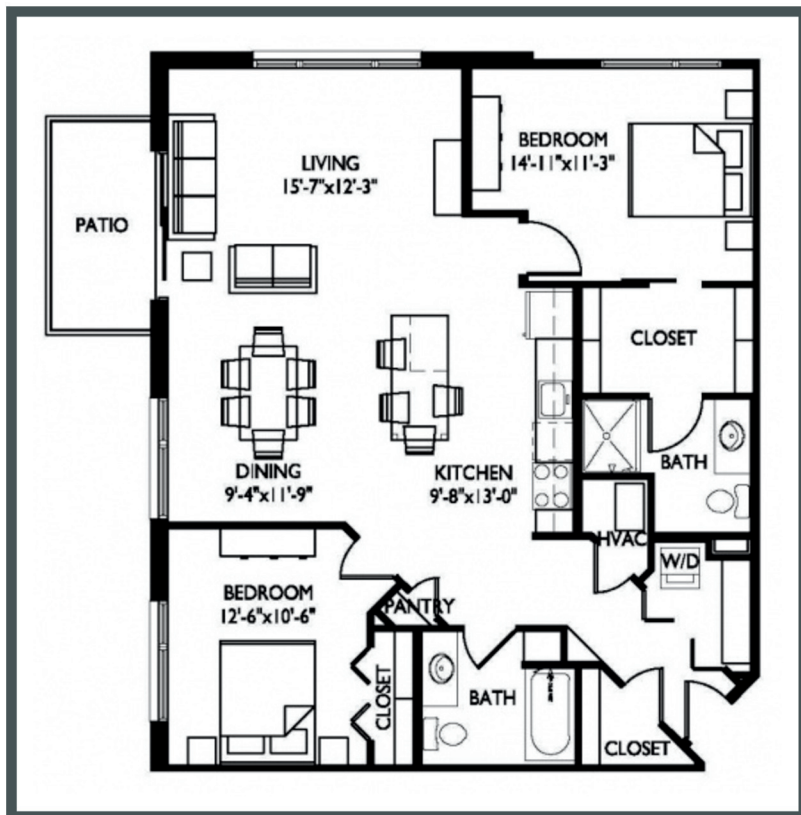

Vista

Unit 132 - 1,204 sq ft - 2 Bed / 2 Bath

Monthly Rent: _____

Availability Date: _____

Underground Parking: _____

Notes: _____

AVANTE
PROPERTIES

Follow Us @AvanteProperties  