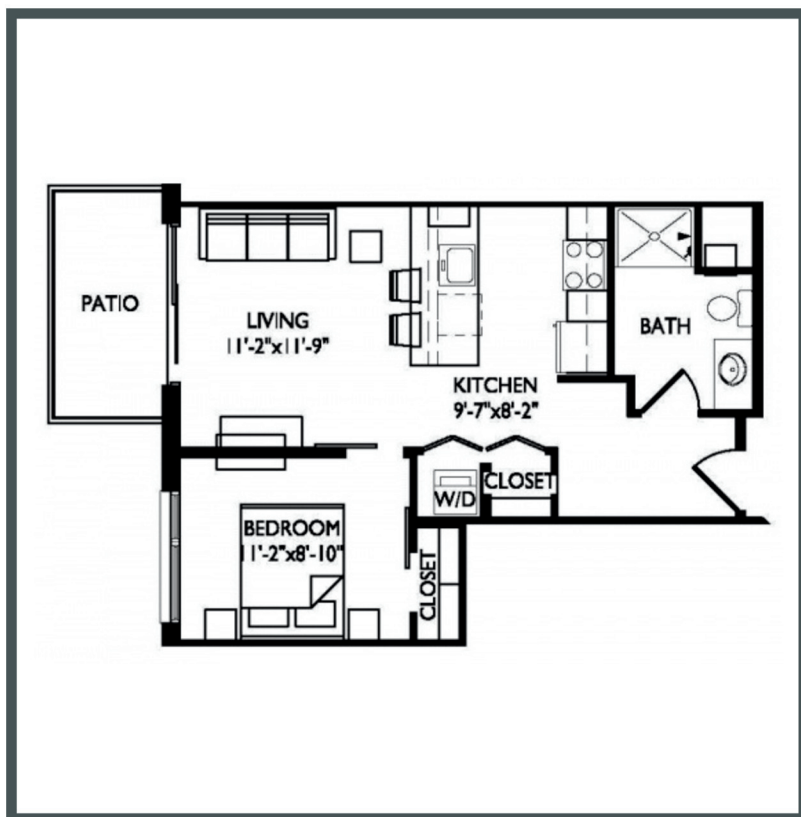

Vista

Unit 128 - 547 sq ft - Micro 1 Bed

Monthly Rent: _____

Availability Date: _____

Underground Parking: _____

Notes: _____

AVANTE
PROPERTIES

Follow Us @AvanteProperties  