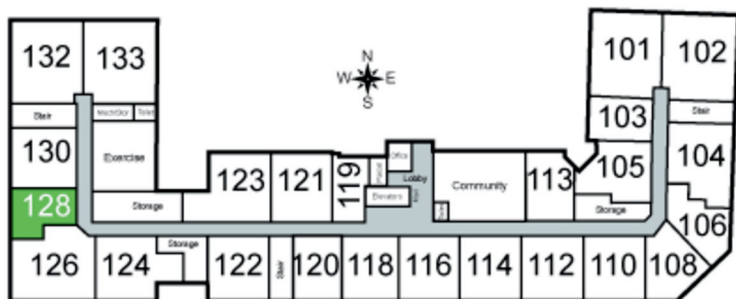

Vista

Unit 128 - 547 sq ft - Micro 1 Bed

Monthly Rent: _____

Availability Date: _____

Underground Parking: _____

Notes: _____

AVANTE
PROPERTIES

Follow Us @AvanteProperties  