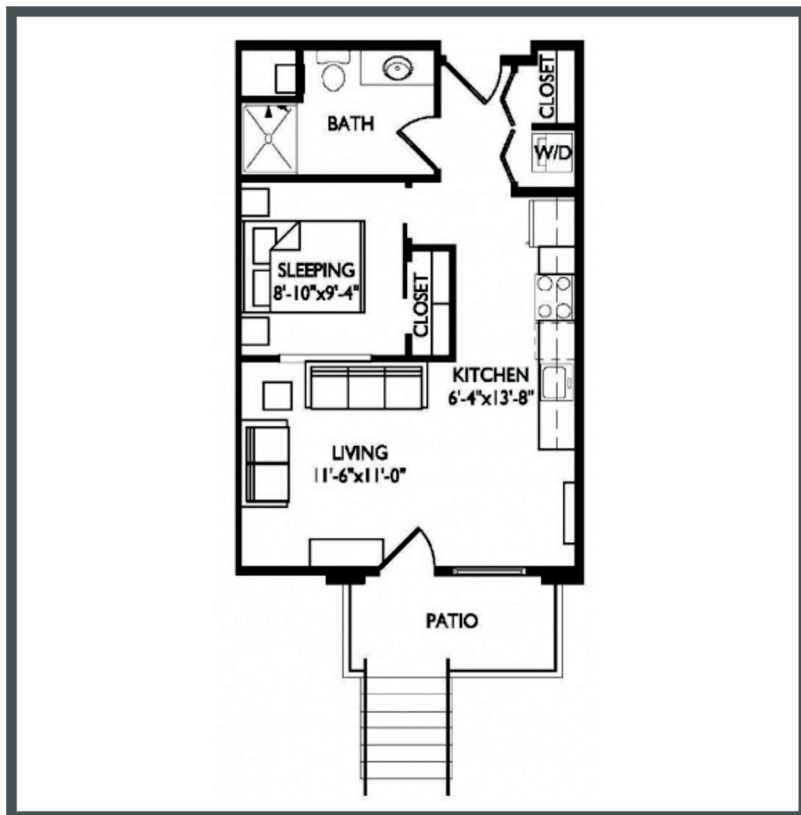

Vista

Unit 120 - 547 sq ft - Studio

Monthly Rent: _____

Availability Date: _____

Underground Parking: _____

Notes: _____

AVANTE
PROPERTIES

Follow Us @AvanteProperties  