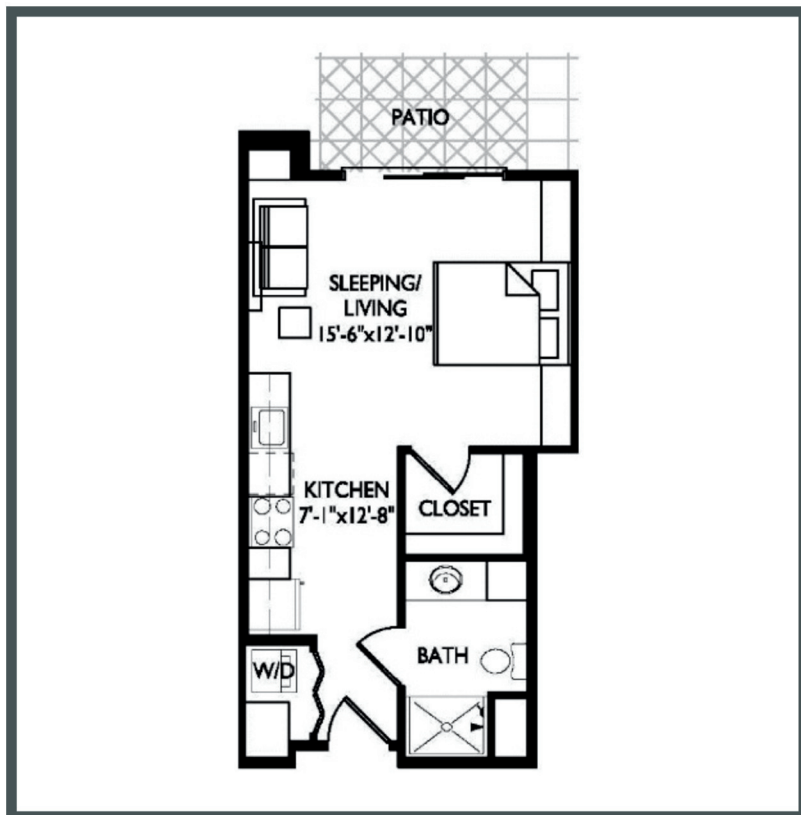

Vista

Unit 119 - 448 sq ft - Studio

Monthly Rent: _____

Availability Date: _____

Underground Parking: _____

Notes: _____

AVANTE
PROPERTIES

Follow Us @AvanteProperties  