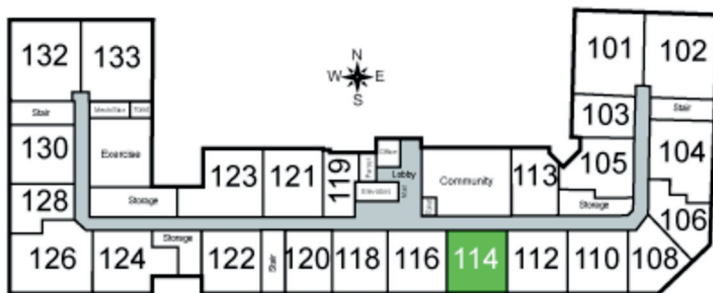

Vista

Unit 114 - 779 sq ft - 1 Bed / 1 Bath

Monthly Rent: _____

Availability Date: _____

Underground Parking: _____

Notes: _____

AVANTE
PROPERTIES

Follow Us @AvanteProperties  