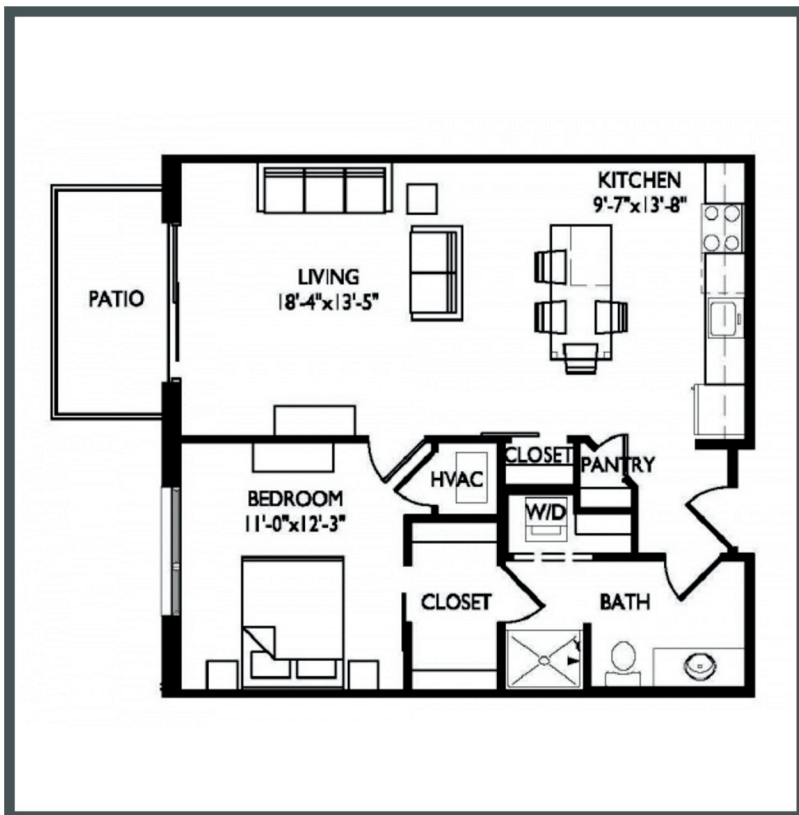

Vista

Unit 114 - 779 sq ft - 1 Bed / 1 Bath

Monthly Rent: _____

Availability Date: _____

Underground Parking: _____

Notes: _____

AVANTE
PROPERTIES

Follow Us @AvanteProperties  