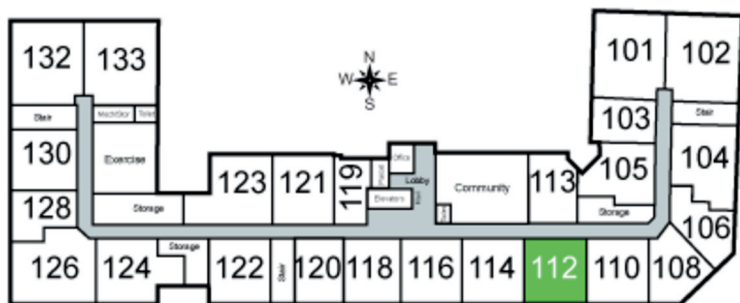

Vista

Unit 112 - 764 sq ft - 1 Bed / 1 Bath

Monthly Rent: _____

Availability Date: _____

Underground Parking: _____

Notes: _____

AVANTE
PROPERTIES

Follow Us @AvanteProperties  