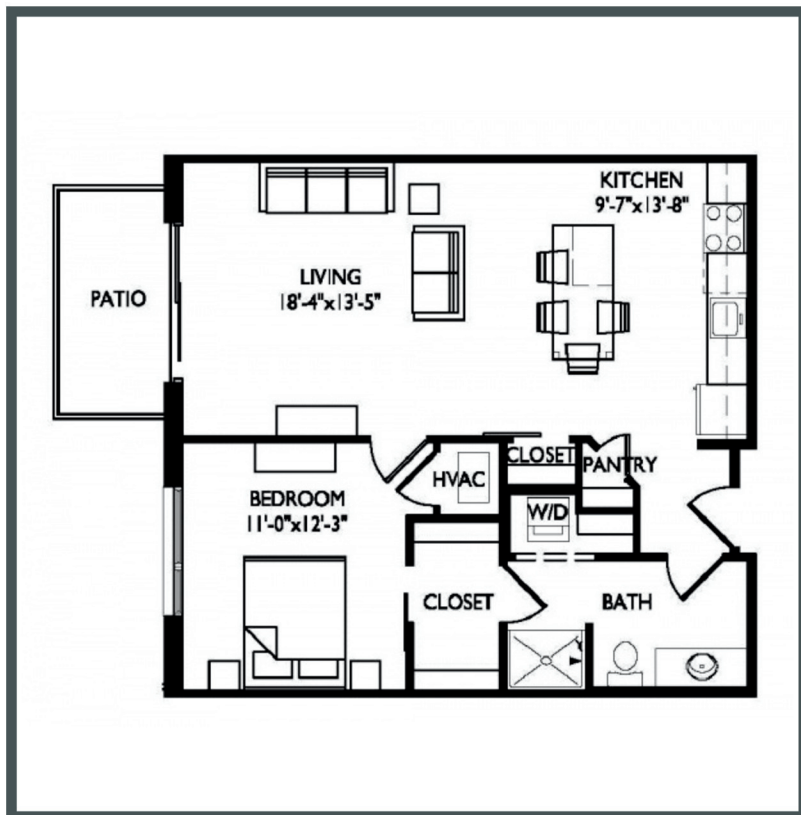

Vista

Unit 112 - 764 sq ft - 1 Bed / 1 Bath

Monthly Rent: _____

Availability Date: _____

Underground Parking: _____

Notes: _____

AVANTE
PROPERTIES

Follow Us @AvanteProperties  