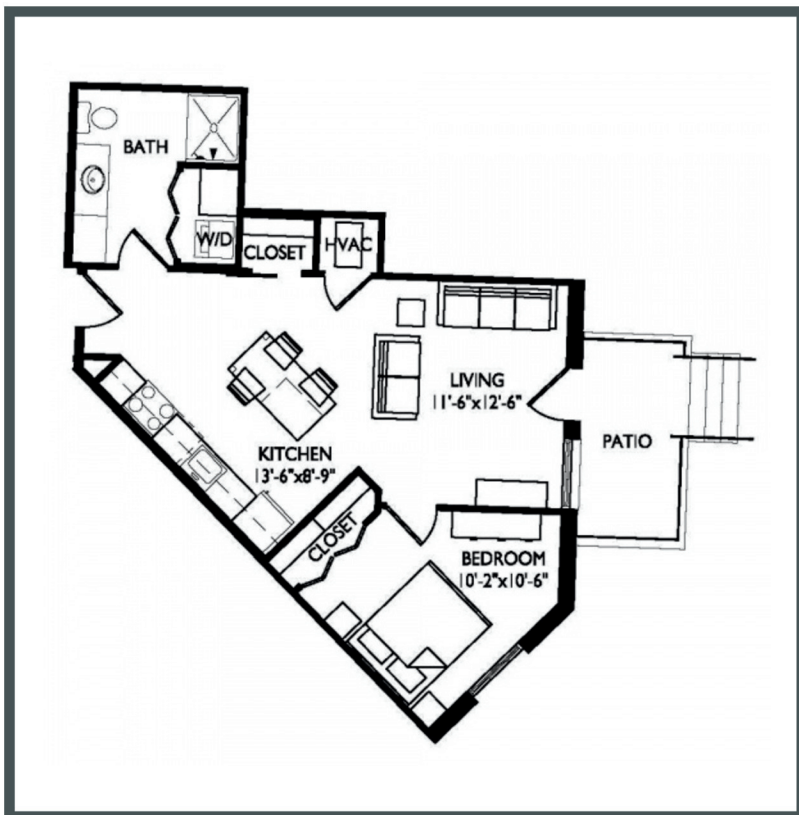

# Vista

Unit 106 - 632 sq ft - 1 Bed / 1 Bath

Monthly Rent: \_\_\_\_\_

Availability Date: \_\_\_\_\_

Underground Parking: \_\_\_\_\_

Notes: \_\_\_\_\_

\_\_\_\_\_

\_\_\_\_\_