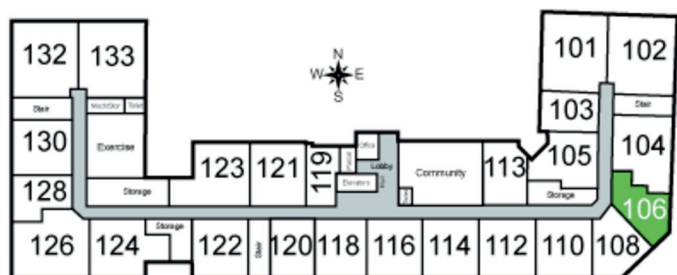

# Vista

Unit 106 - 632 sq ft - 1 Bed / 1 Bath

Monthly Rent: \_\_\_\_\_

Availability Date: \_\_\_\_\_

Underground Parking: \_\_\_\_\_

Notes: \_\_\_\_\_

\_\_\_\_\_

\_\_\_\_\_