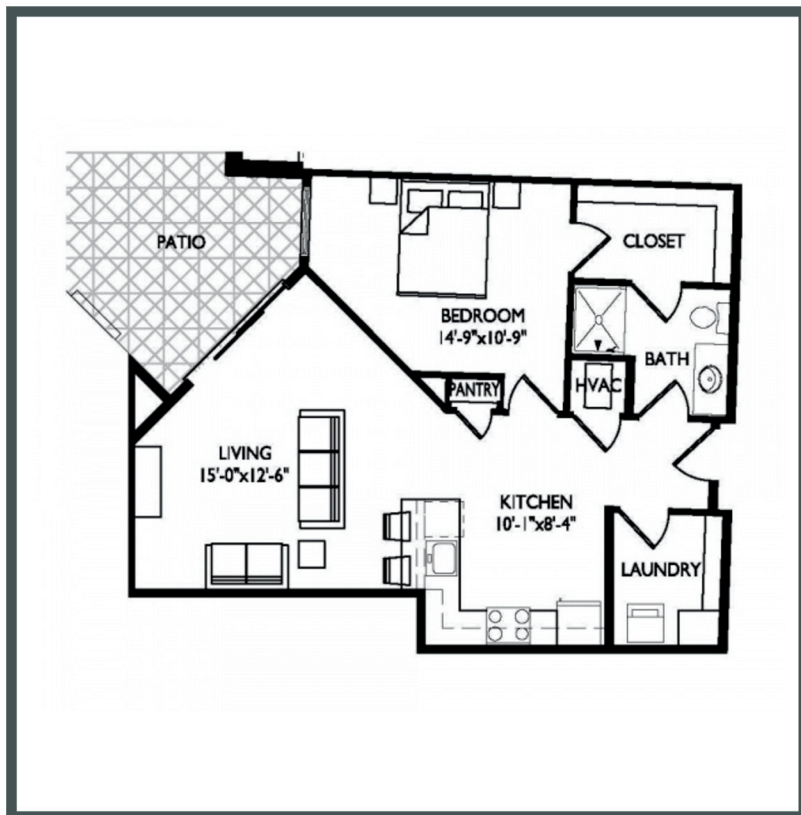

Vista

Unit 105 - 785 sq ft - 1 Bed / 1 Bath

Monthly Rent: _____

Availability Date: _____

Underground Parking: _____

Notes: _____

AVANTE
PROPERTIES

Follow Us @AvanteProperties  