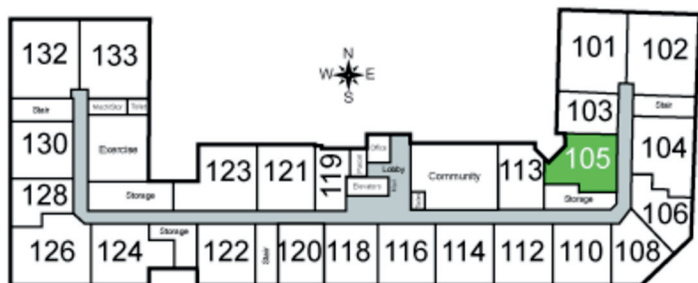

Vista

Unit 105 - 785 sq ft - 1 Bed / 1 Bath

Monthly Rent: _____

Availability Date: _____

Underground Parking: _____

Notes: _____

AVANTE
PROPERTIES

Follow Us @AvanteProperties  