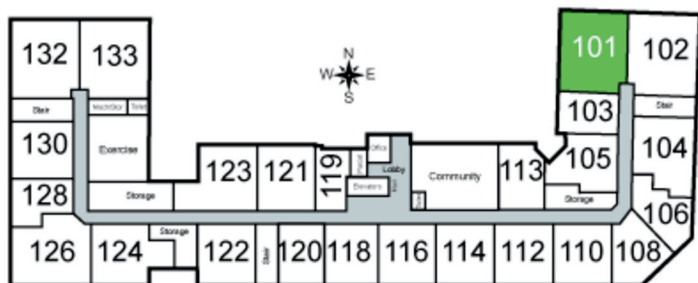

Vista

Unit 101 - 1,204 sq ft - 2 Bed / 2 Bath

Monthly Rent: _____

Availability Date: _____

Underground Parking: _____

Notes: _____

AVANTE
PROPERTIES

Follow Us @AvanteProperties  