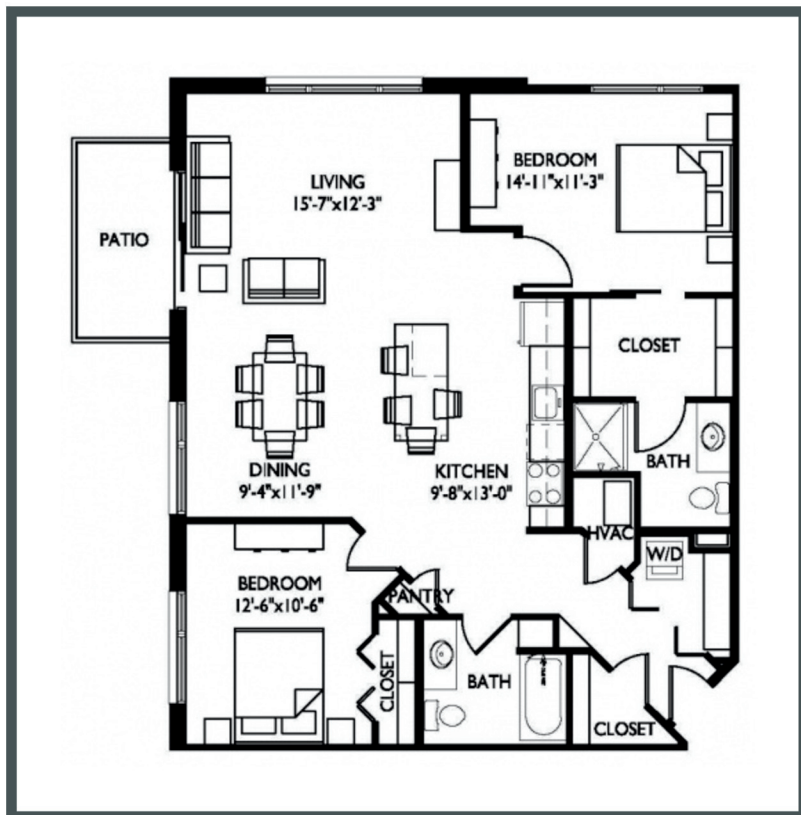

Vista

Unit 101 - 1,204 sq ft - 2 Bed / 2 Bath

Monthly Rent: _____

Availability Date: _____

Underground Parking: _____

Notes: _____

AVANTE
PROPERTIES

Follow Us @AvanteProperties  