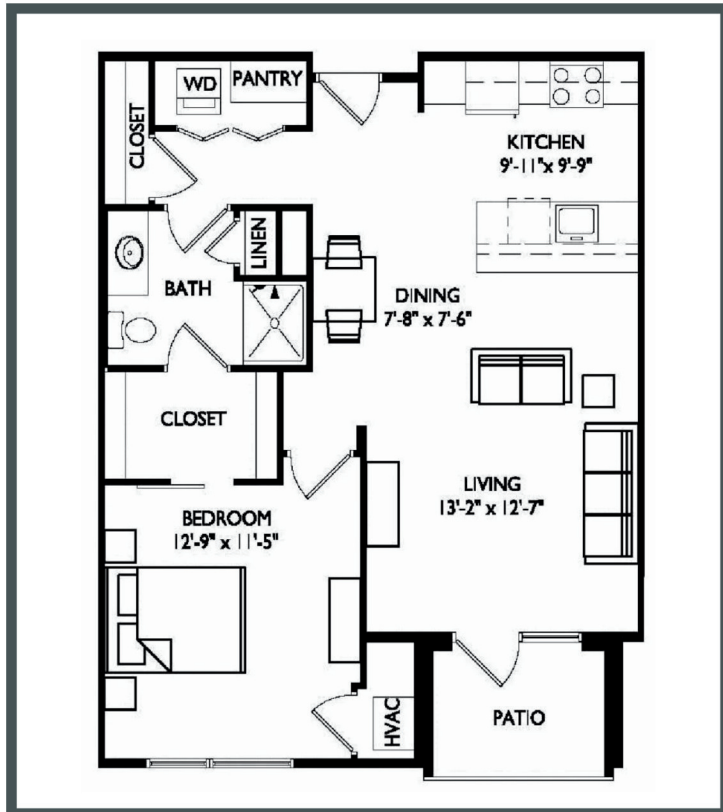

TRALEE

APARTMENTS

Unit 208 - 838 sq ft - 1 Bed/ 1 Bath

Monthly Rent: _____

Availability Date: _____

Underground Parking: _____

Notes: _____

AVANTE
PROPERTIES