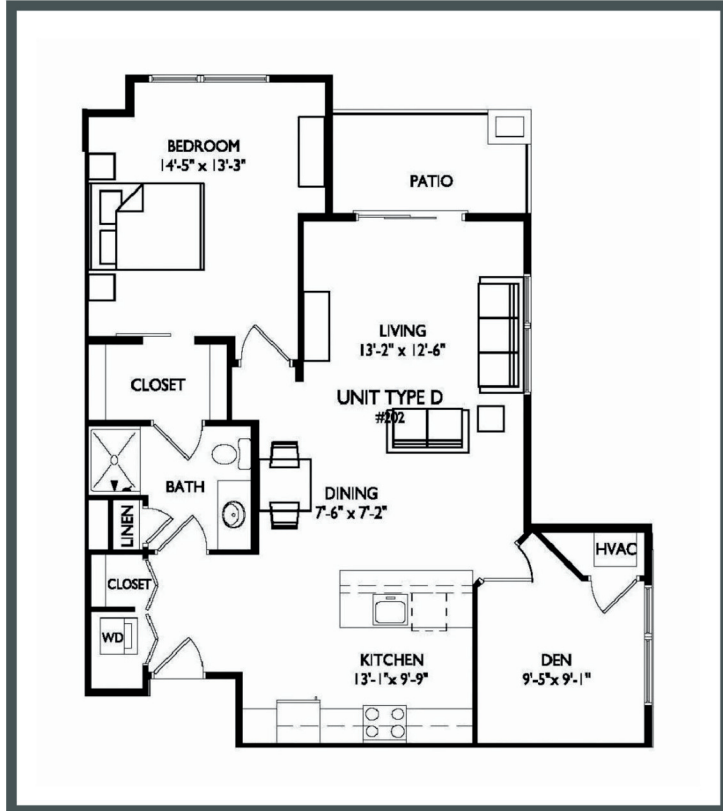

TRALEE

APARTMENTS

Unit 102 - 972 sq ft - 1 Bed/ 1 Bath

Monthly Rent: _____

Availability Date: _____

Underground Parking: _____

Notes: _____

AVANTE
PROPERTIES