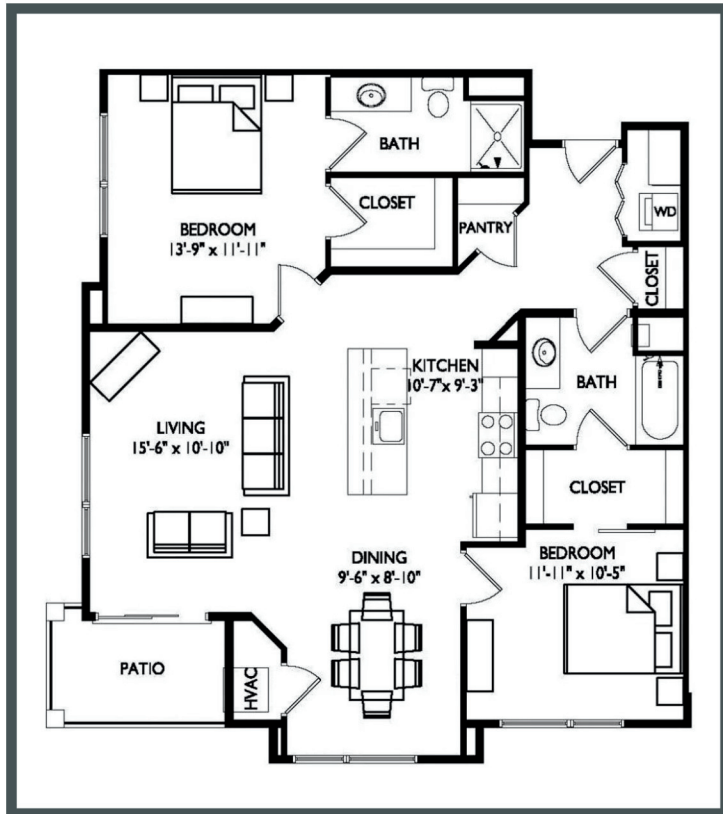

TRALEE

APARTMENTS

Unit 311 - 1,189 sq ft - 2 Bed/ 2 Bath

Monthly Rent: _____

Availability Date: _____

Underground Parking: _____

Notes: _____

AVANTE
PROPERTIES