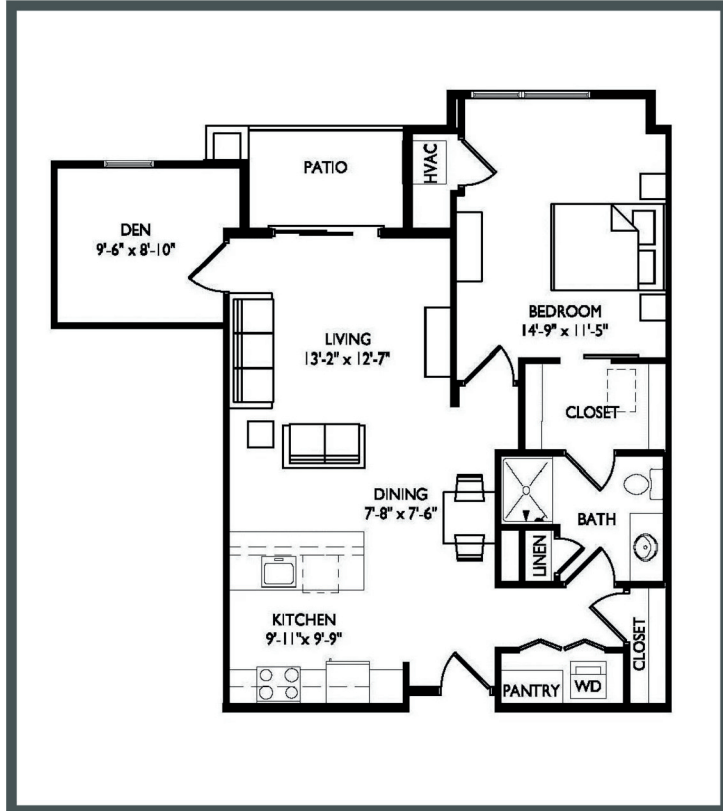

TRALEE

APARTMENTS

Unit 308 - 945 sq ft - 1 Bed + Den

Monthly Rent: _____

Availability Date: _____

Underground Parking: _____

Notes: _____

AVANTE
PROPERTIES