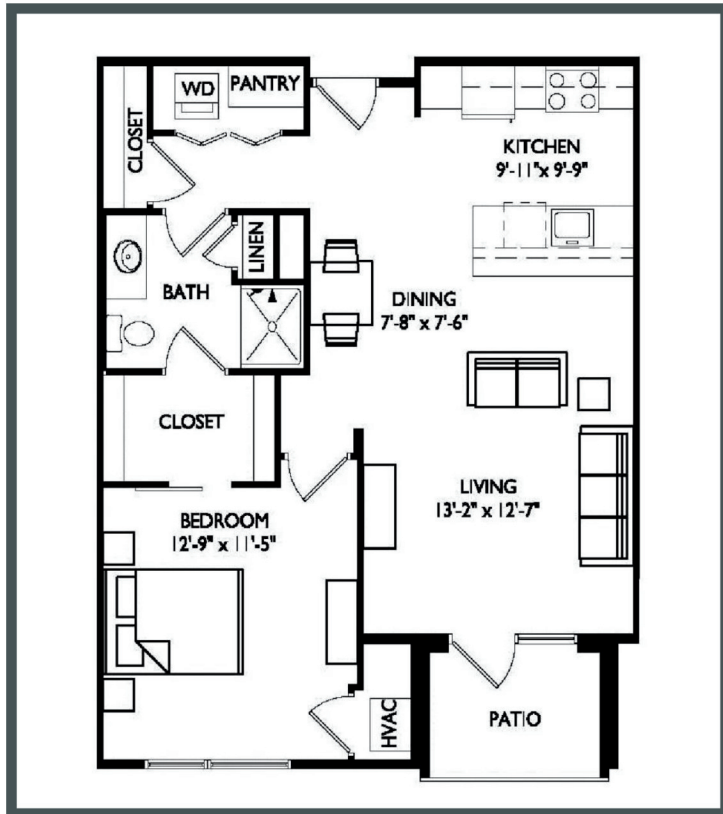

TRALEE

APARTMENTS

Unit 307 - 838 sq ft - 1 Bed/ 1 Bath

Monthly Rent: _____

Availability Date: _____

Underground Parking: _____

Notes: _____

AVANTE
PROPERTIES