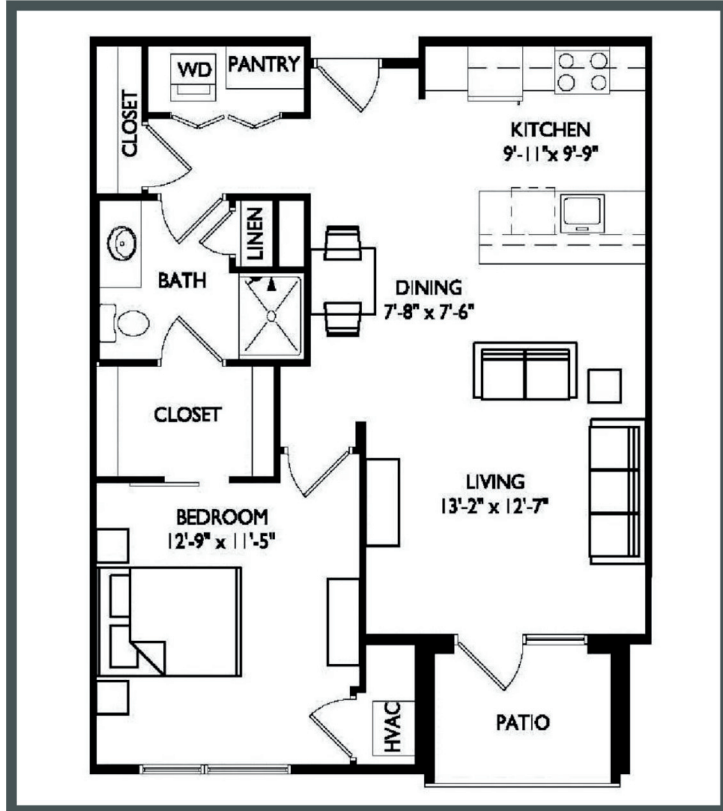

TRALEE

APARTMENTS

Unit 306 - 838 sq ft - 1 Bed/ 1 Bath

Monthly Rent: _____

Availability Date: _____

Underground Parking: _____

Notes: _____

AVANTE
PROPERTIES