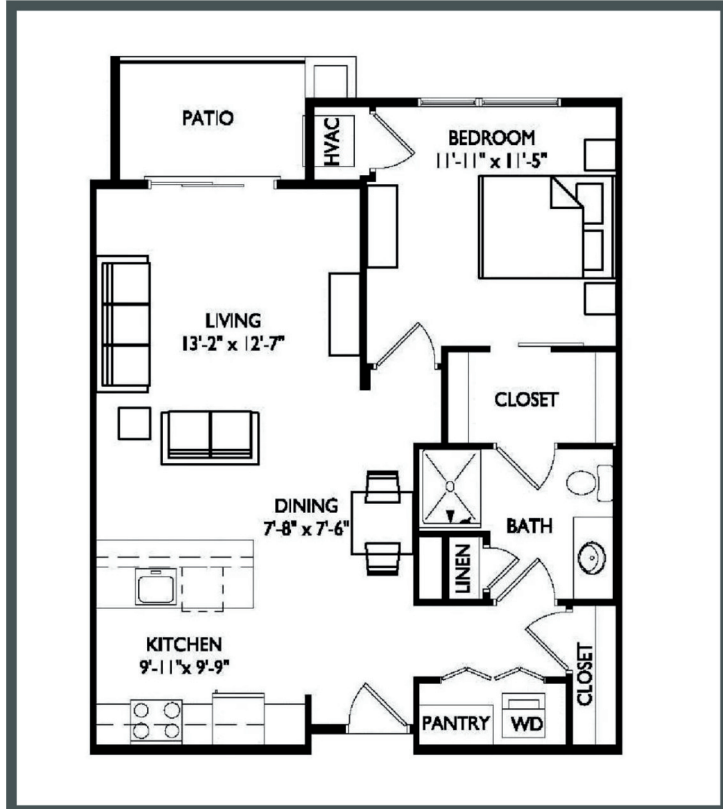

TRALEE

APARTMENTS

Unit 304 - 785 sq ft - 1 Bed/ 1 Bath

Monthly Rent: _____

Availability Date: _____

Underground Parking: _____

Notes: _____

AVANTE
PROPERTIES