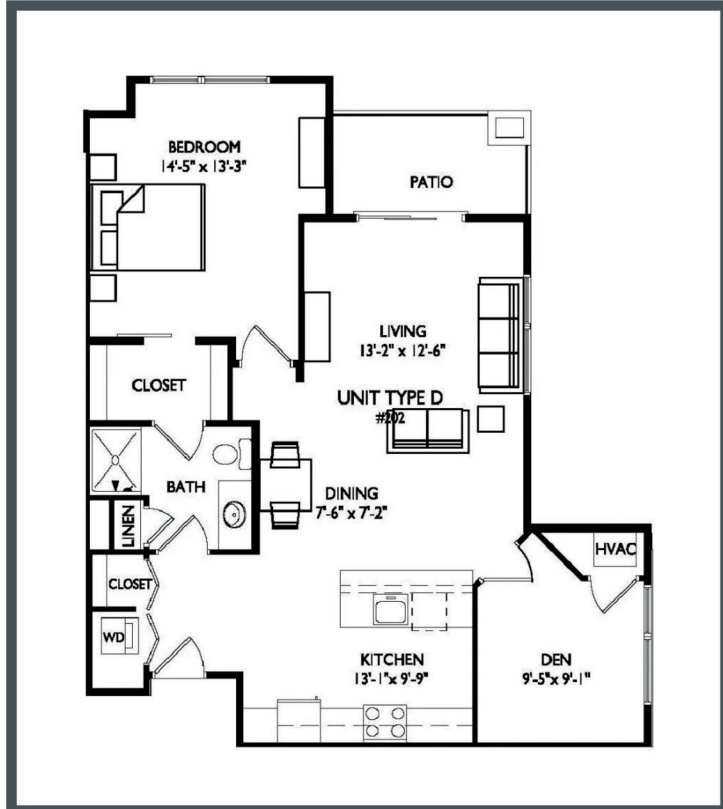

TRALEE

APARTMENTS

Unit 301 - 972 sq ft - 1 Bed + Den

Monthly Rent: _____

Availability Date: _____

Underground Parking: _____

Notes: _____

AVANTE
PROPERTIES