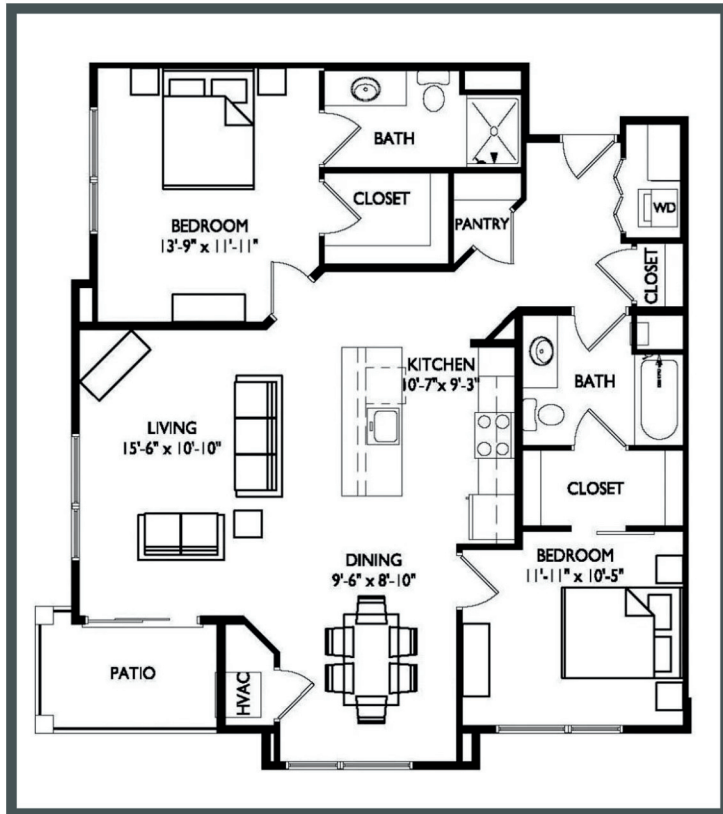

TRALEE

APARTMENTS

Unit 211 - 1,189 sq ft - 2 Bed/ 2 Bath

Monthly Rent: _____

Availability Date: _____

Underground Parking: _____

Notes: _____

AVANTE
PROPERTIES