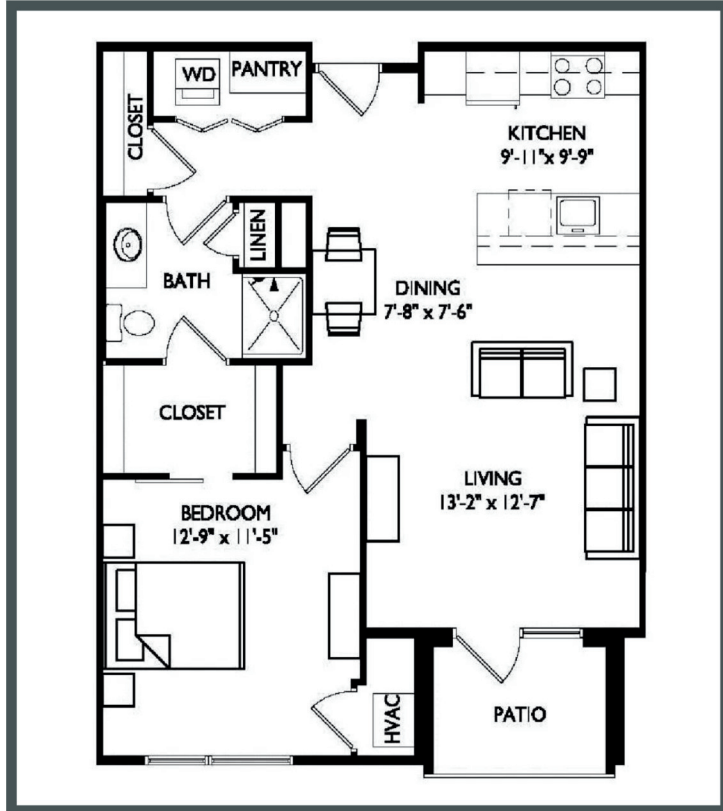

TRALEE

APARTMENTS

Unit 206 - 838 sq ft - 1 Bed/ 1 Bath

Monthly Rent: _____

Availability Date: _____

Underground Parking: _____

Notes: _____

AVANTE
PROPERTIES