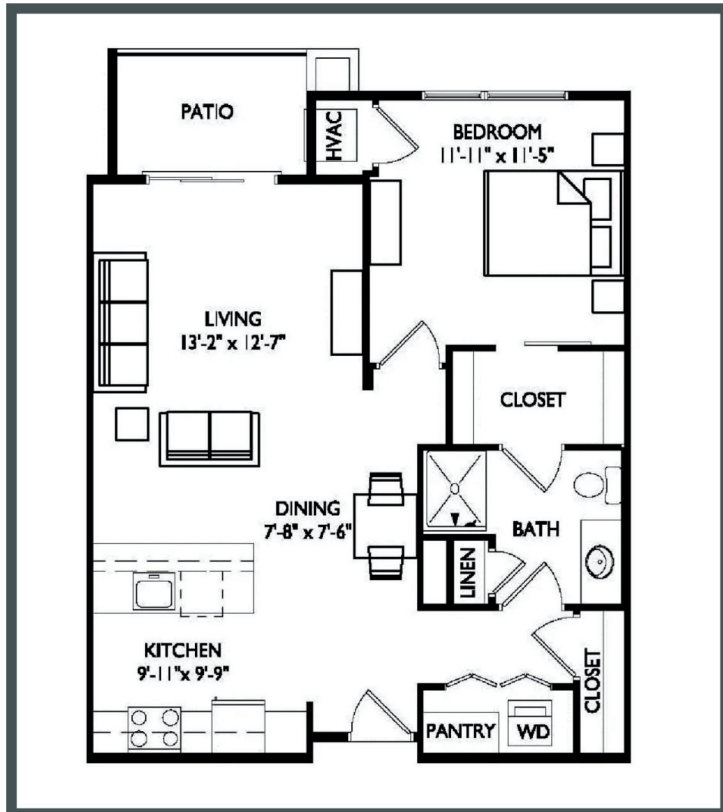

TRALEE

APARTMENTS

Unit 204 - 785 sq ft - 1 Bed/ 1 Bath

Monthly Rent: _____

Availability Date: _____

Underground Parking: _____

Notes: _____

AVANTE
PROPERTIES