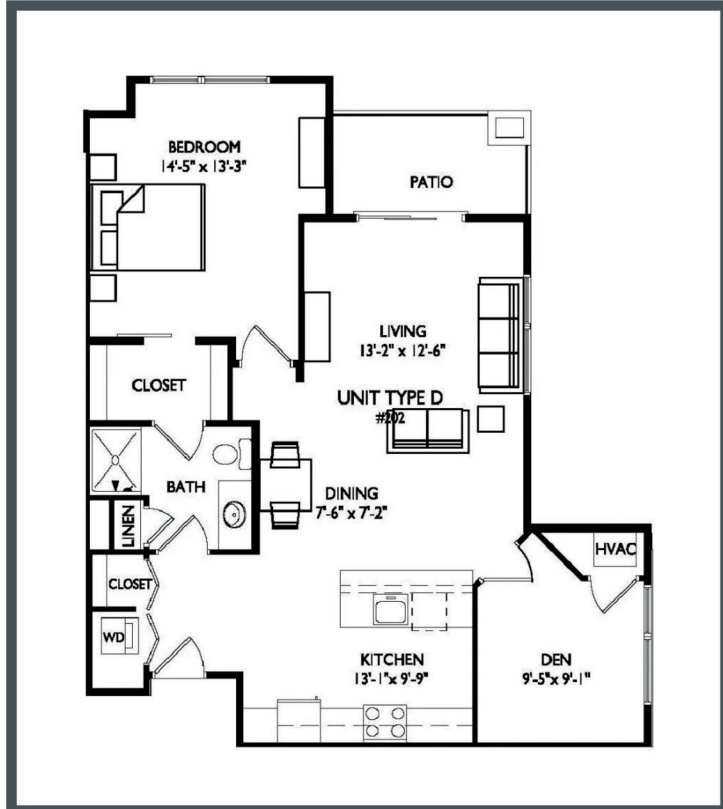

TRALEE

APARTMENTS

Unit 201 - 972 sq ft - 1 Bed + Den

Monthly Rent: _____

Availability Date: _____

Underground Parking: _____

Notes: _____

AVANTE
PROPERTIES