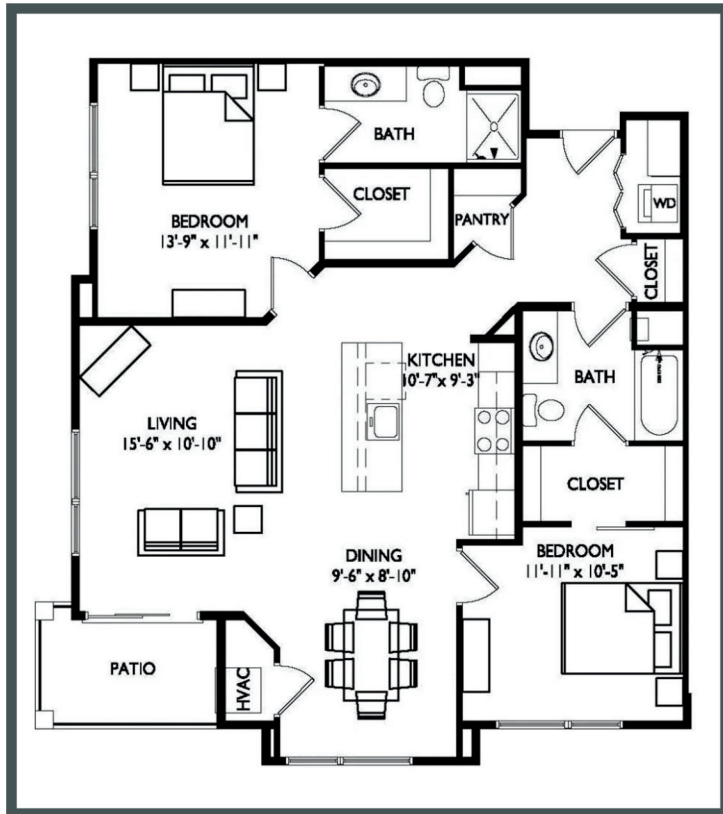

## APARTMENTS

Unit 110 - 1,189 sq ft - 2 Bed/ 2 Bath

Monthly Rent: \_\_\_\_\_

Availability Date: \_\_\_\_\_

Underground Parking: \_\_\_\_\_

Notes: \_\_\_\_\_

\_\_\_\_\_

\_\_\_\_\_