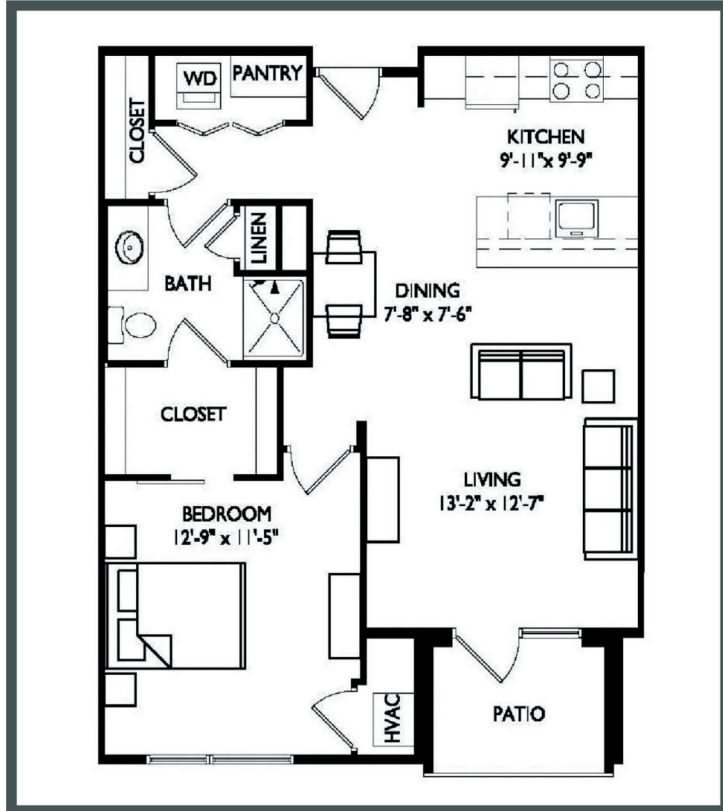

TRALEE

APARTMENTS

Unit 108 - 838 sq ft - 1 Bed/ 1 Bath

Monthly Rent: _____

Availability Date: _____

Underground Parking: _____

Notes: _____

AVANTE
PROPERTIES