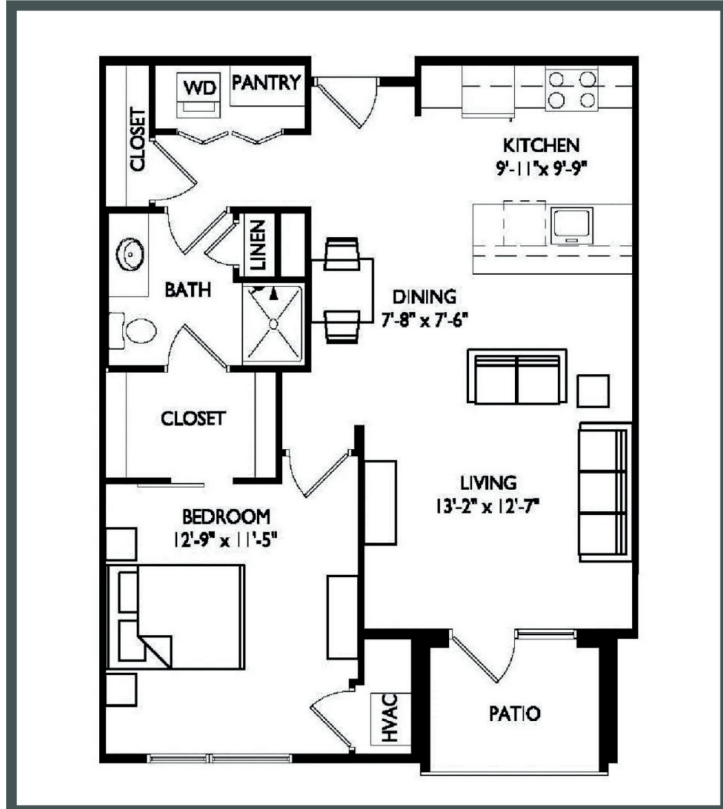

TRALEE

APARTMENTS

Unit 107 - 838 sq ft - 1 Bed/ 1 Bath

Monthly Rent: _____

Availability Date: _____

Underground Parking: _____

Notes: _____

AVANTE
PROPERTIES