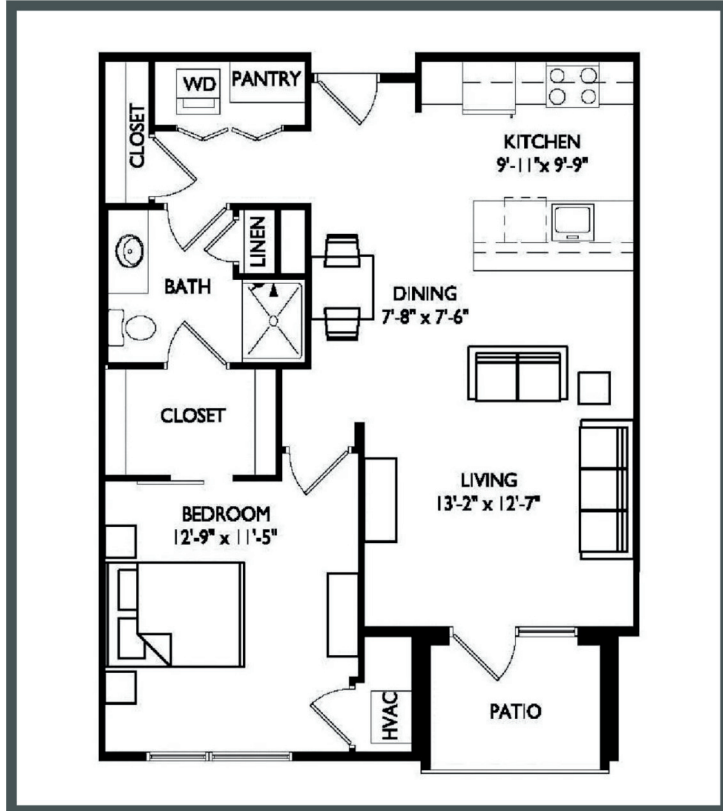

TRALEE

APARTMENTS

Unit 106 - 838 sq ft - 1 Bed/ 1 Bath

Monthly Rent: _____

Availability Date: _____

Underground Parking: _____

Notes: _____

AVANTE
PROPERTIES