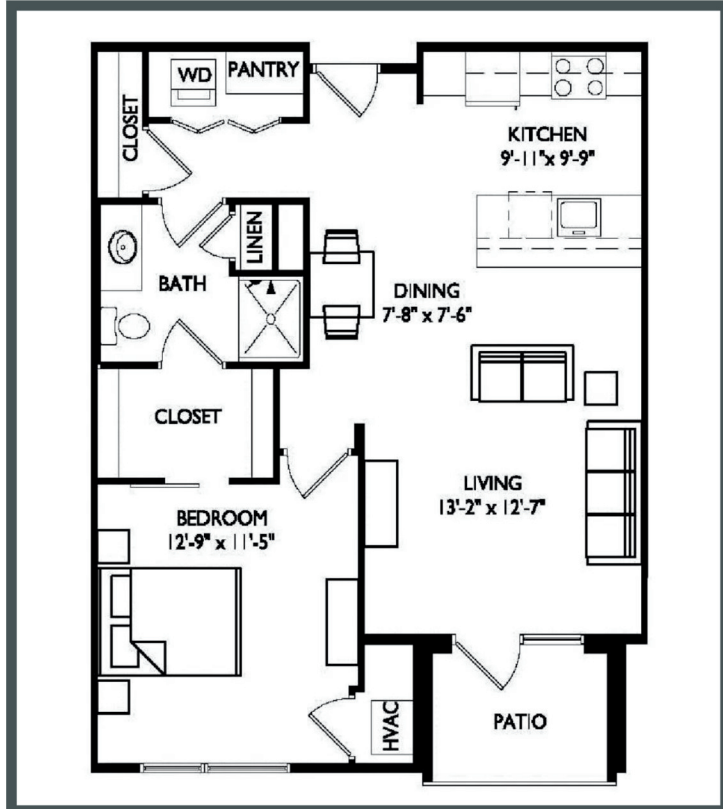

TRALEE

APARTMENTS

Unit 105 - 838 sq ft - 1 Bed/ 1 Bath

Monthly Rent: _____

Availability Date: _____

Underground Parking: _____

Notes: _____

AVANTE
PROPERTIES