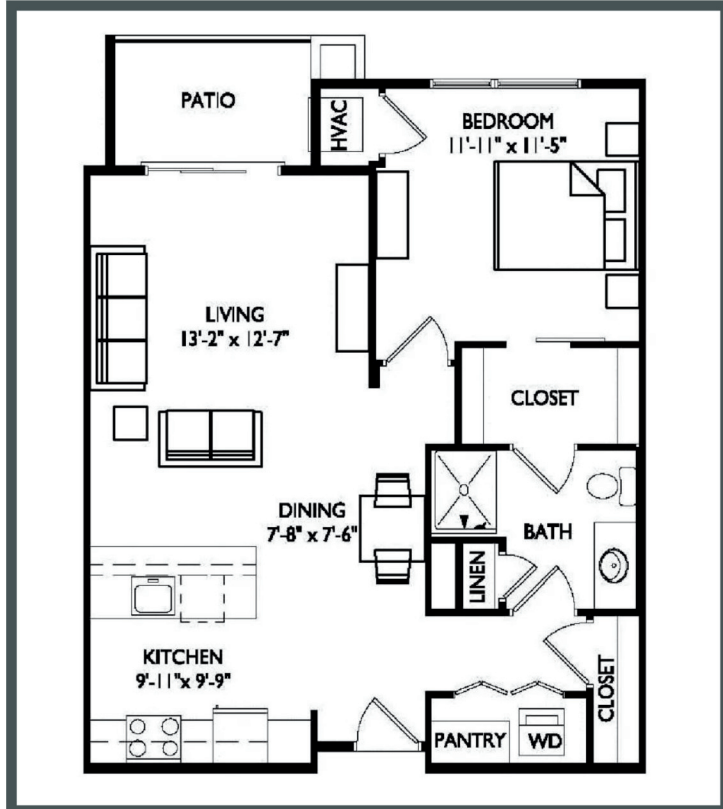

TRALEE

APARTMENTS

Unit 104 - 785 sq ft - 1 Bed/1 Bath

Monthly Rent: _____

Availability Date: _____

Underground Parking: _____

Notes: _____

AVANTE
PROPERTIES