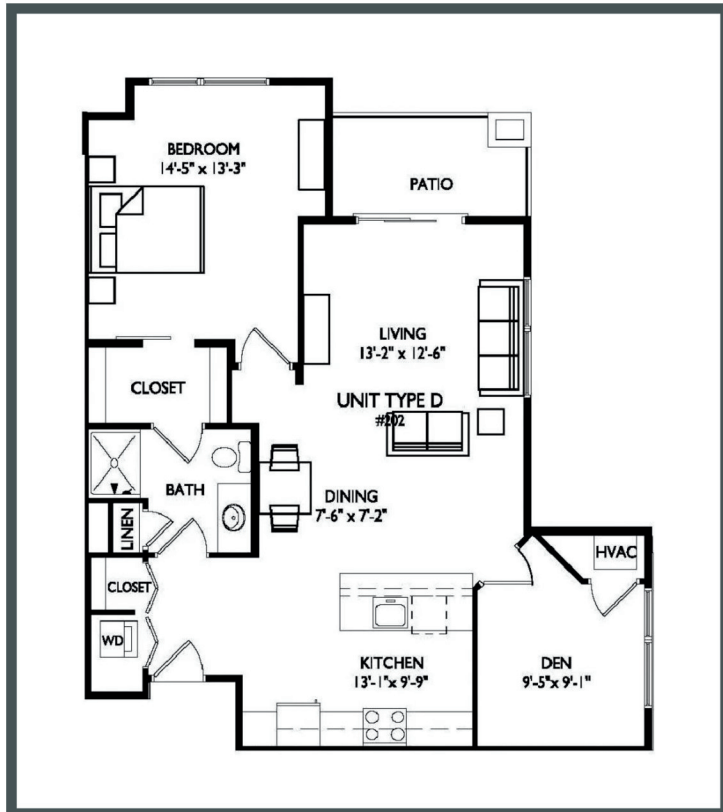

TRALEE

APARTMENTS

Unit 102 - 972 sq ft - 1 Bed/ 1 Bath

Monthly Rent: _____

Availability Date: _____

Underground Parking: _____

Notes: _____

AVANTE
PROPERTIES