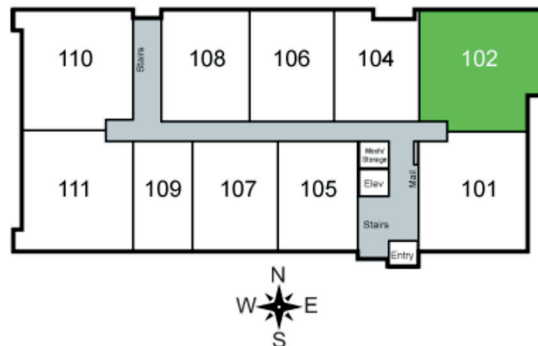

TRALEE

APARTMENTS

Unit 102 - 972 sq ft - 1 Bed/ 1 Bath

Monthly Rent: _____

Availability Date: _____

Underground Parking: _____

Notes: _____

AVANTE
PROPERTIES