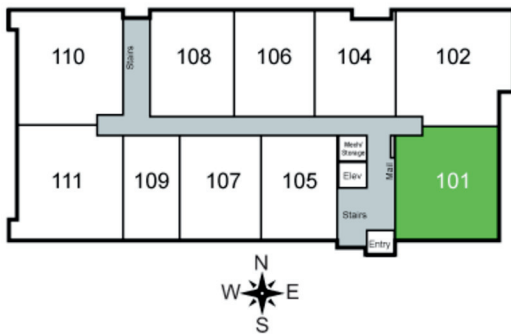

TRALEE

APARTMENTS

Unit 101 - 972 sq ft - 1 Bed/ 1 Bath

Monthly Rent: _____

Availability Date: _____

Underground Parking: _____

Notes: _____

AVANTE
PROPERTIES