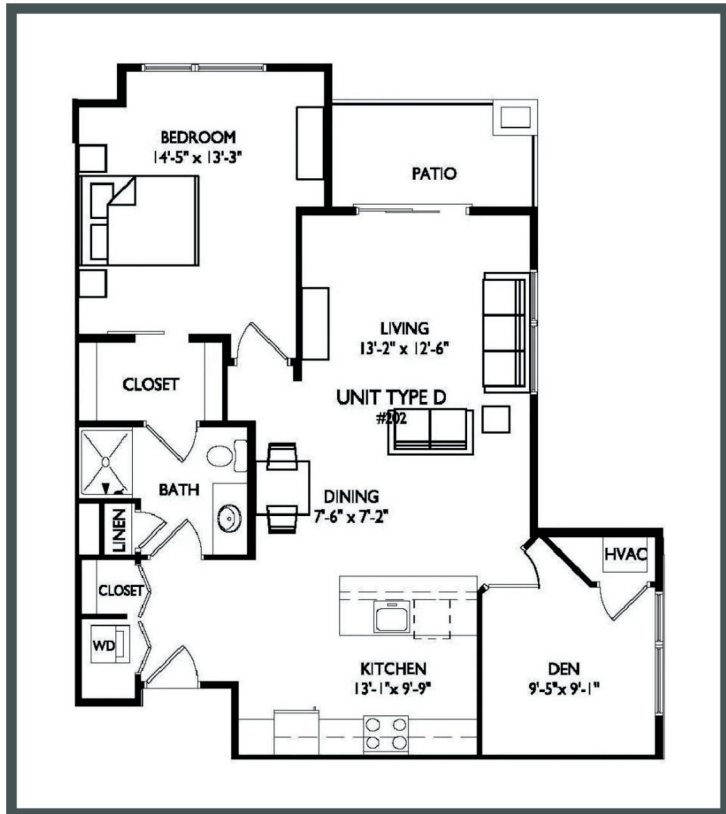

TRALEE

APARTMENTS

Unit 101 - 972 sq ft - 1 Bed/ 1 Bath

Monthly Rent: _____

Availability Date: _____

Underground Parking: _____

Notes: _____

AVANTE
PROPERTIES