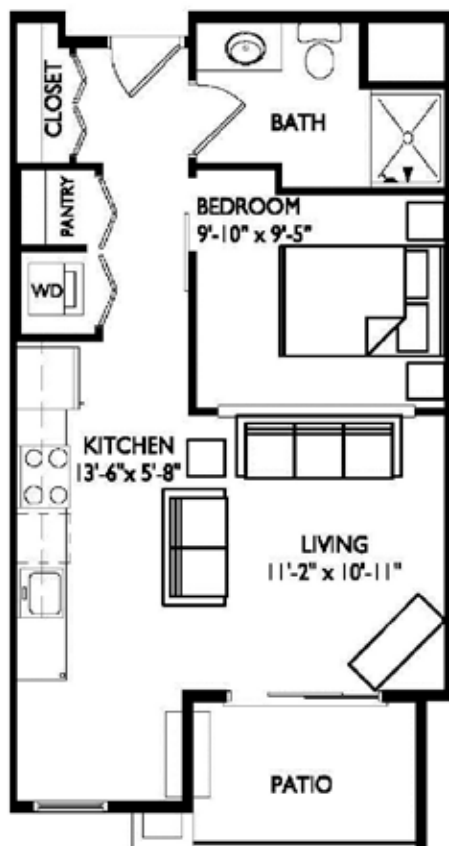

TRALEE Apartments

Unit 309

529 square feet
studio
1 bathroom

LEASING INFORMATION:

Call 608.441.9999

Visit AvanteProperties.com / or email Rent@AvanteProperties.com