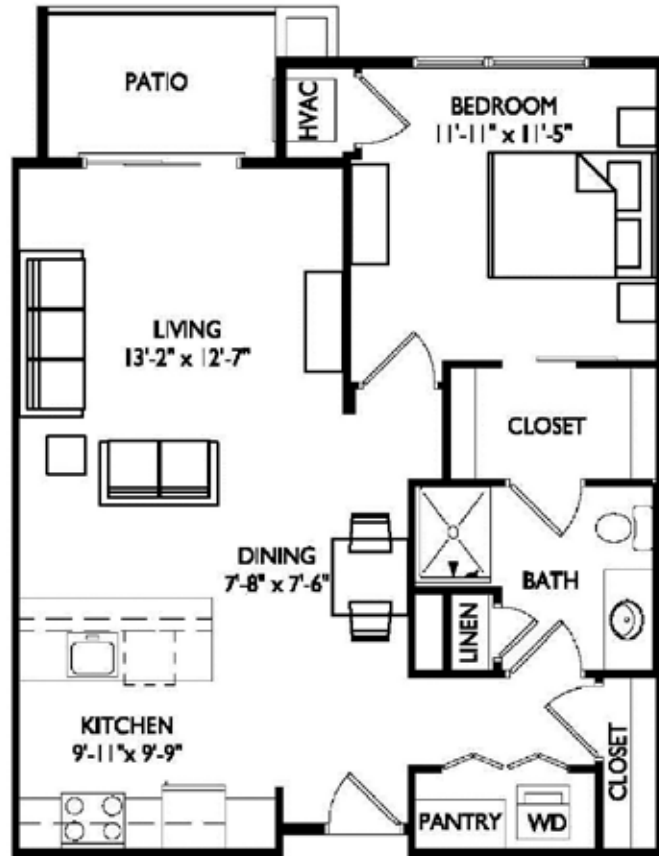

### Unit 304

785 square feet  
1 bedroom  
1 bathroom