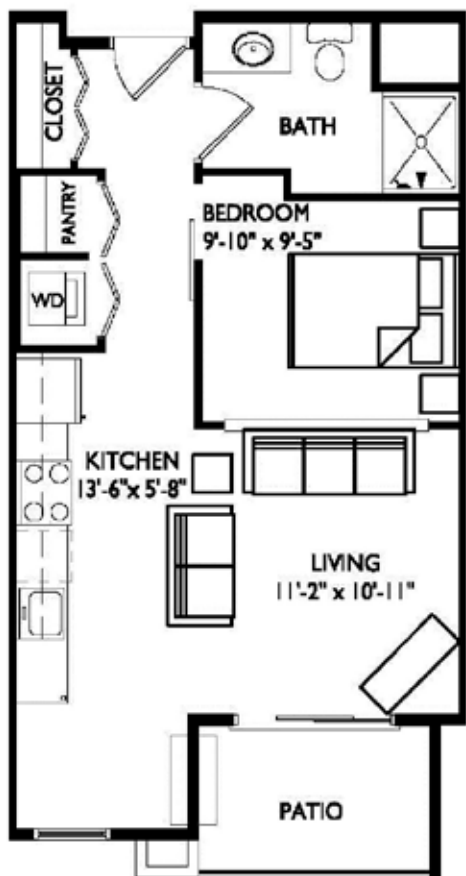

TRALEE Apartments

Unit 209

529 square feet
studio
1 bathroom

LEASING INFORMATION:

Call 608.441.9999

Visit AvanteProperties.com / or email Rent@AvanteProperties.com