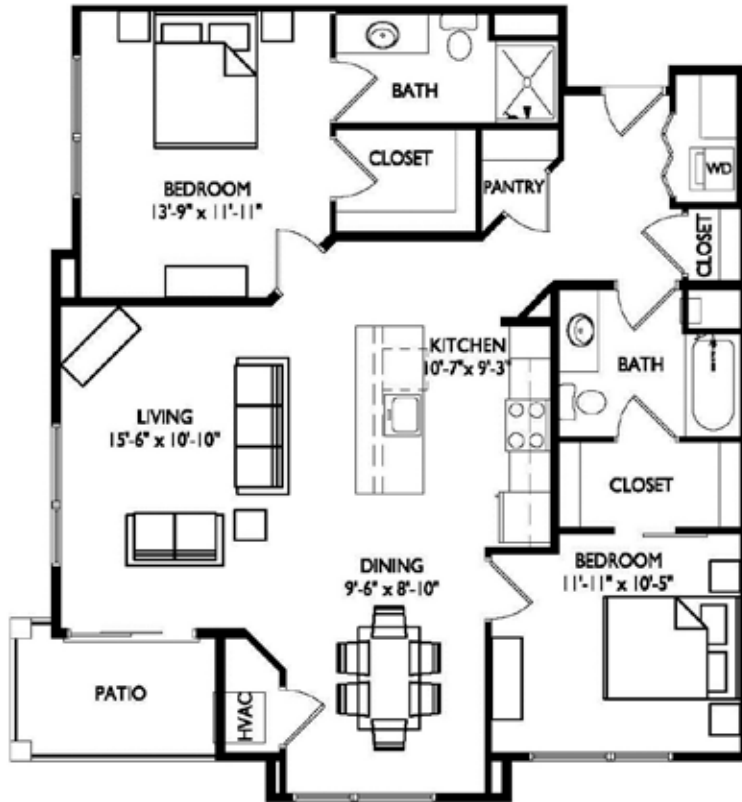

### Unit 111

1189 square feet  
2 bedrooms  
2 bathrooms

**LEASING INFORMATION:**

Call 608.441.9999

Visit [AvanteProperties.com](http://AvanteProperties.com) / or email [Rent@AvanteProperties.com](mailto:Rent@AvanteProperties.com)