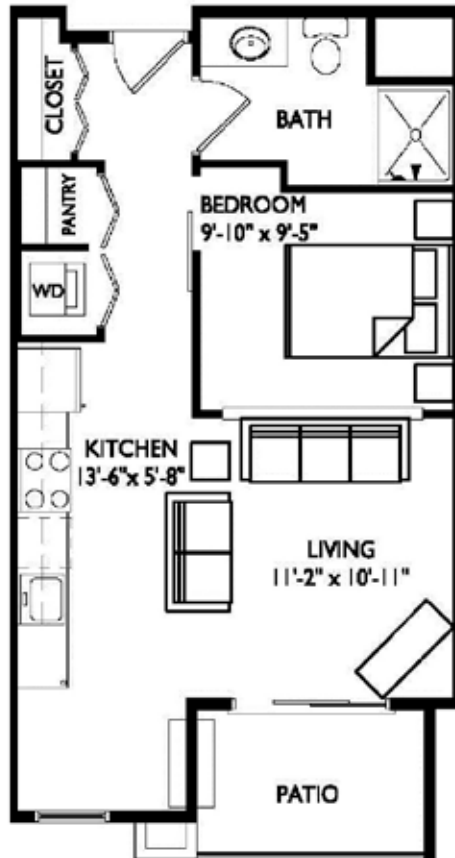

### Unit 109

529 square feet  
studio  
1 bathroom

**LEASING INFORMATION:**

Call 608.441.9999

Visit [AvanteProperties.com](http://AvanteProperties.com) / or email [Rent@AvanteProperties.com](mailto:Rent@AvanteProperties.com)