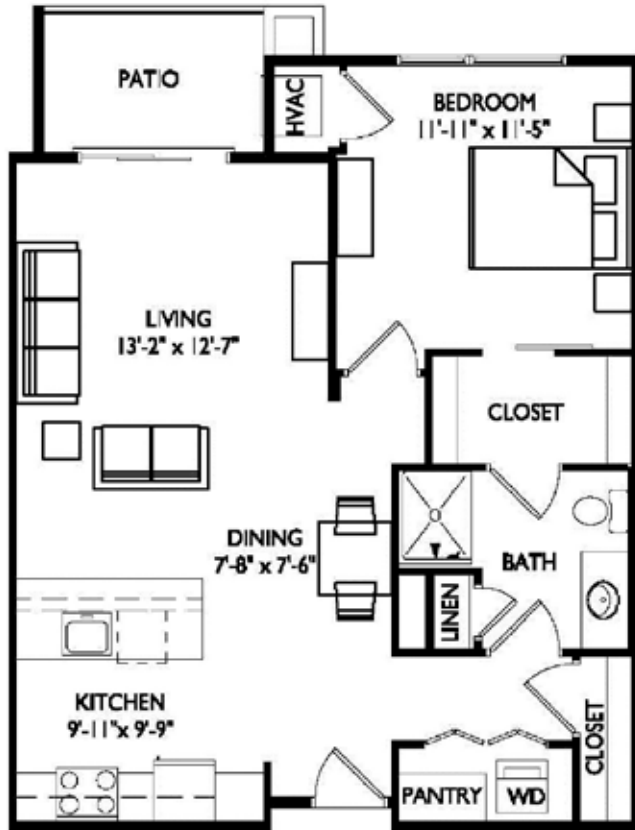

TRALEE Apartments

Unit 104

785 square feet
1 bedroom
1 bathroom

LEASING INFORMATION:

Call 608.441.9999

Visit AvanteProperties.com / or email Rent@AvanteProperties.com