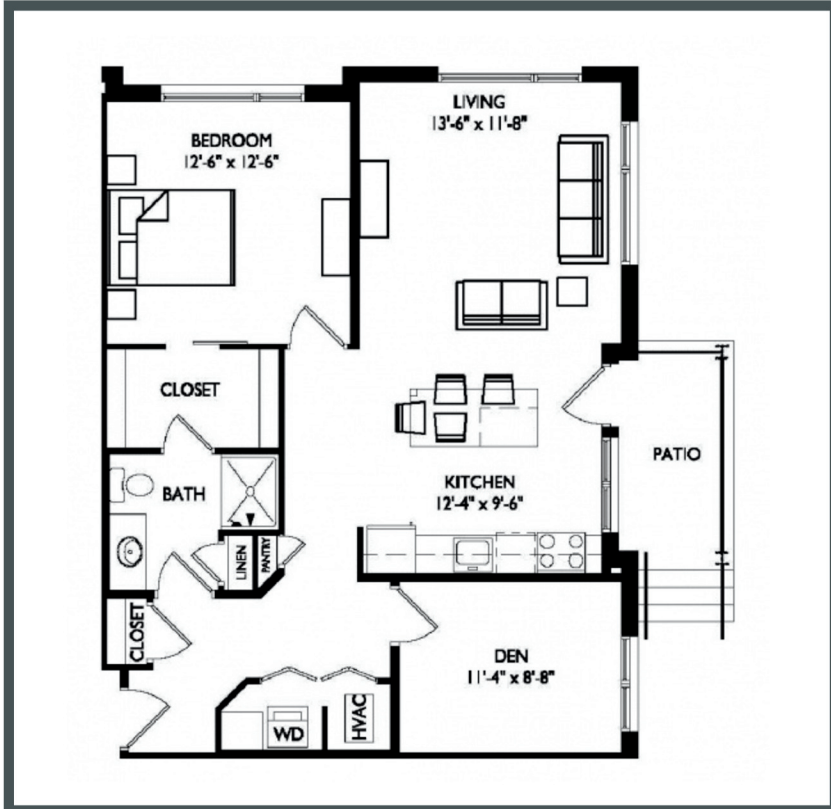

PRIMA

APARTMENTS

Unit W324 - 1,011 sq ft - 1 Bed + Den

Monthly Rent: _____

Availability Date: _____

Underground Parking: _____

Notes: _____

AVANTE
PROPERTIES